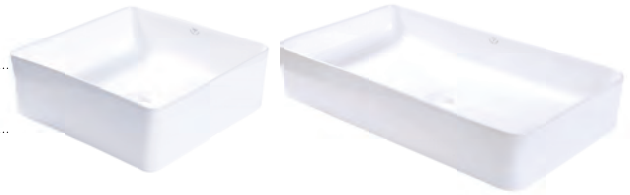

Size: 413x770x139

COUNTER TOP

COUNTER TOP

Semillon

Size: 350x605x183

Victoria

Size: 460x610x195

Nelson **Series**

Size: 480x1027x143 /
475x817x139 / 471x605x143
/ 390x427x136

Canterbury **Series**

Size: 368x360x130 /
356x610x112 / 335x505x120

Oamaru **Series**

Size: 407x410x142 /
381x598x131

Marlborough

Size: 360x360x120