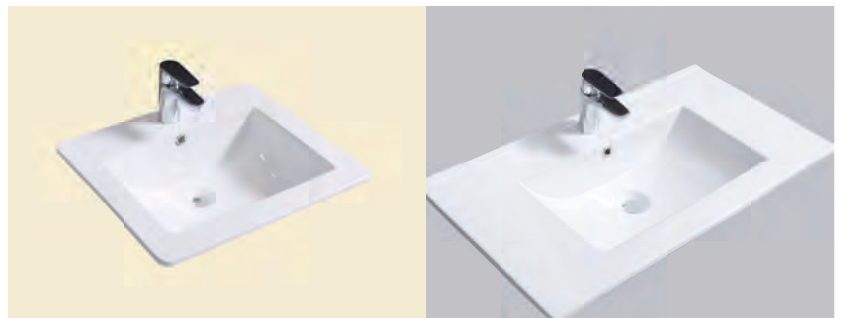

Size: 370x524x203

Ari

Size: 388x469x197

VANITY TOP

Twyford

Size: 910x460x170

Telstar Series

Size: 470x610x180 / 465x815x170 / 1010x460x135