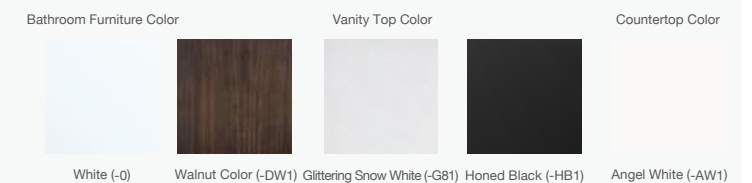

POPLIN
 Mirror 30"
 K-99666T-CS1
 750 x 31 x 900 mm

POPLIN
 Cabinet Storage Accessories
 K-99683T-1WS
 221 x 420 x 57 mm

TRESHAM™ Bathroom Cabinet 24", includes:
 TRESHAM Bathroom Cabinet 24" with Left-Hand Hinge K-2604T-L-F69
 TRESHAM Bathroom Cabinet 24" Right-Hand Hinge K-2604T-R-F69
 TRESHAM Vanity 24" K-2979-1/8-0