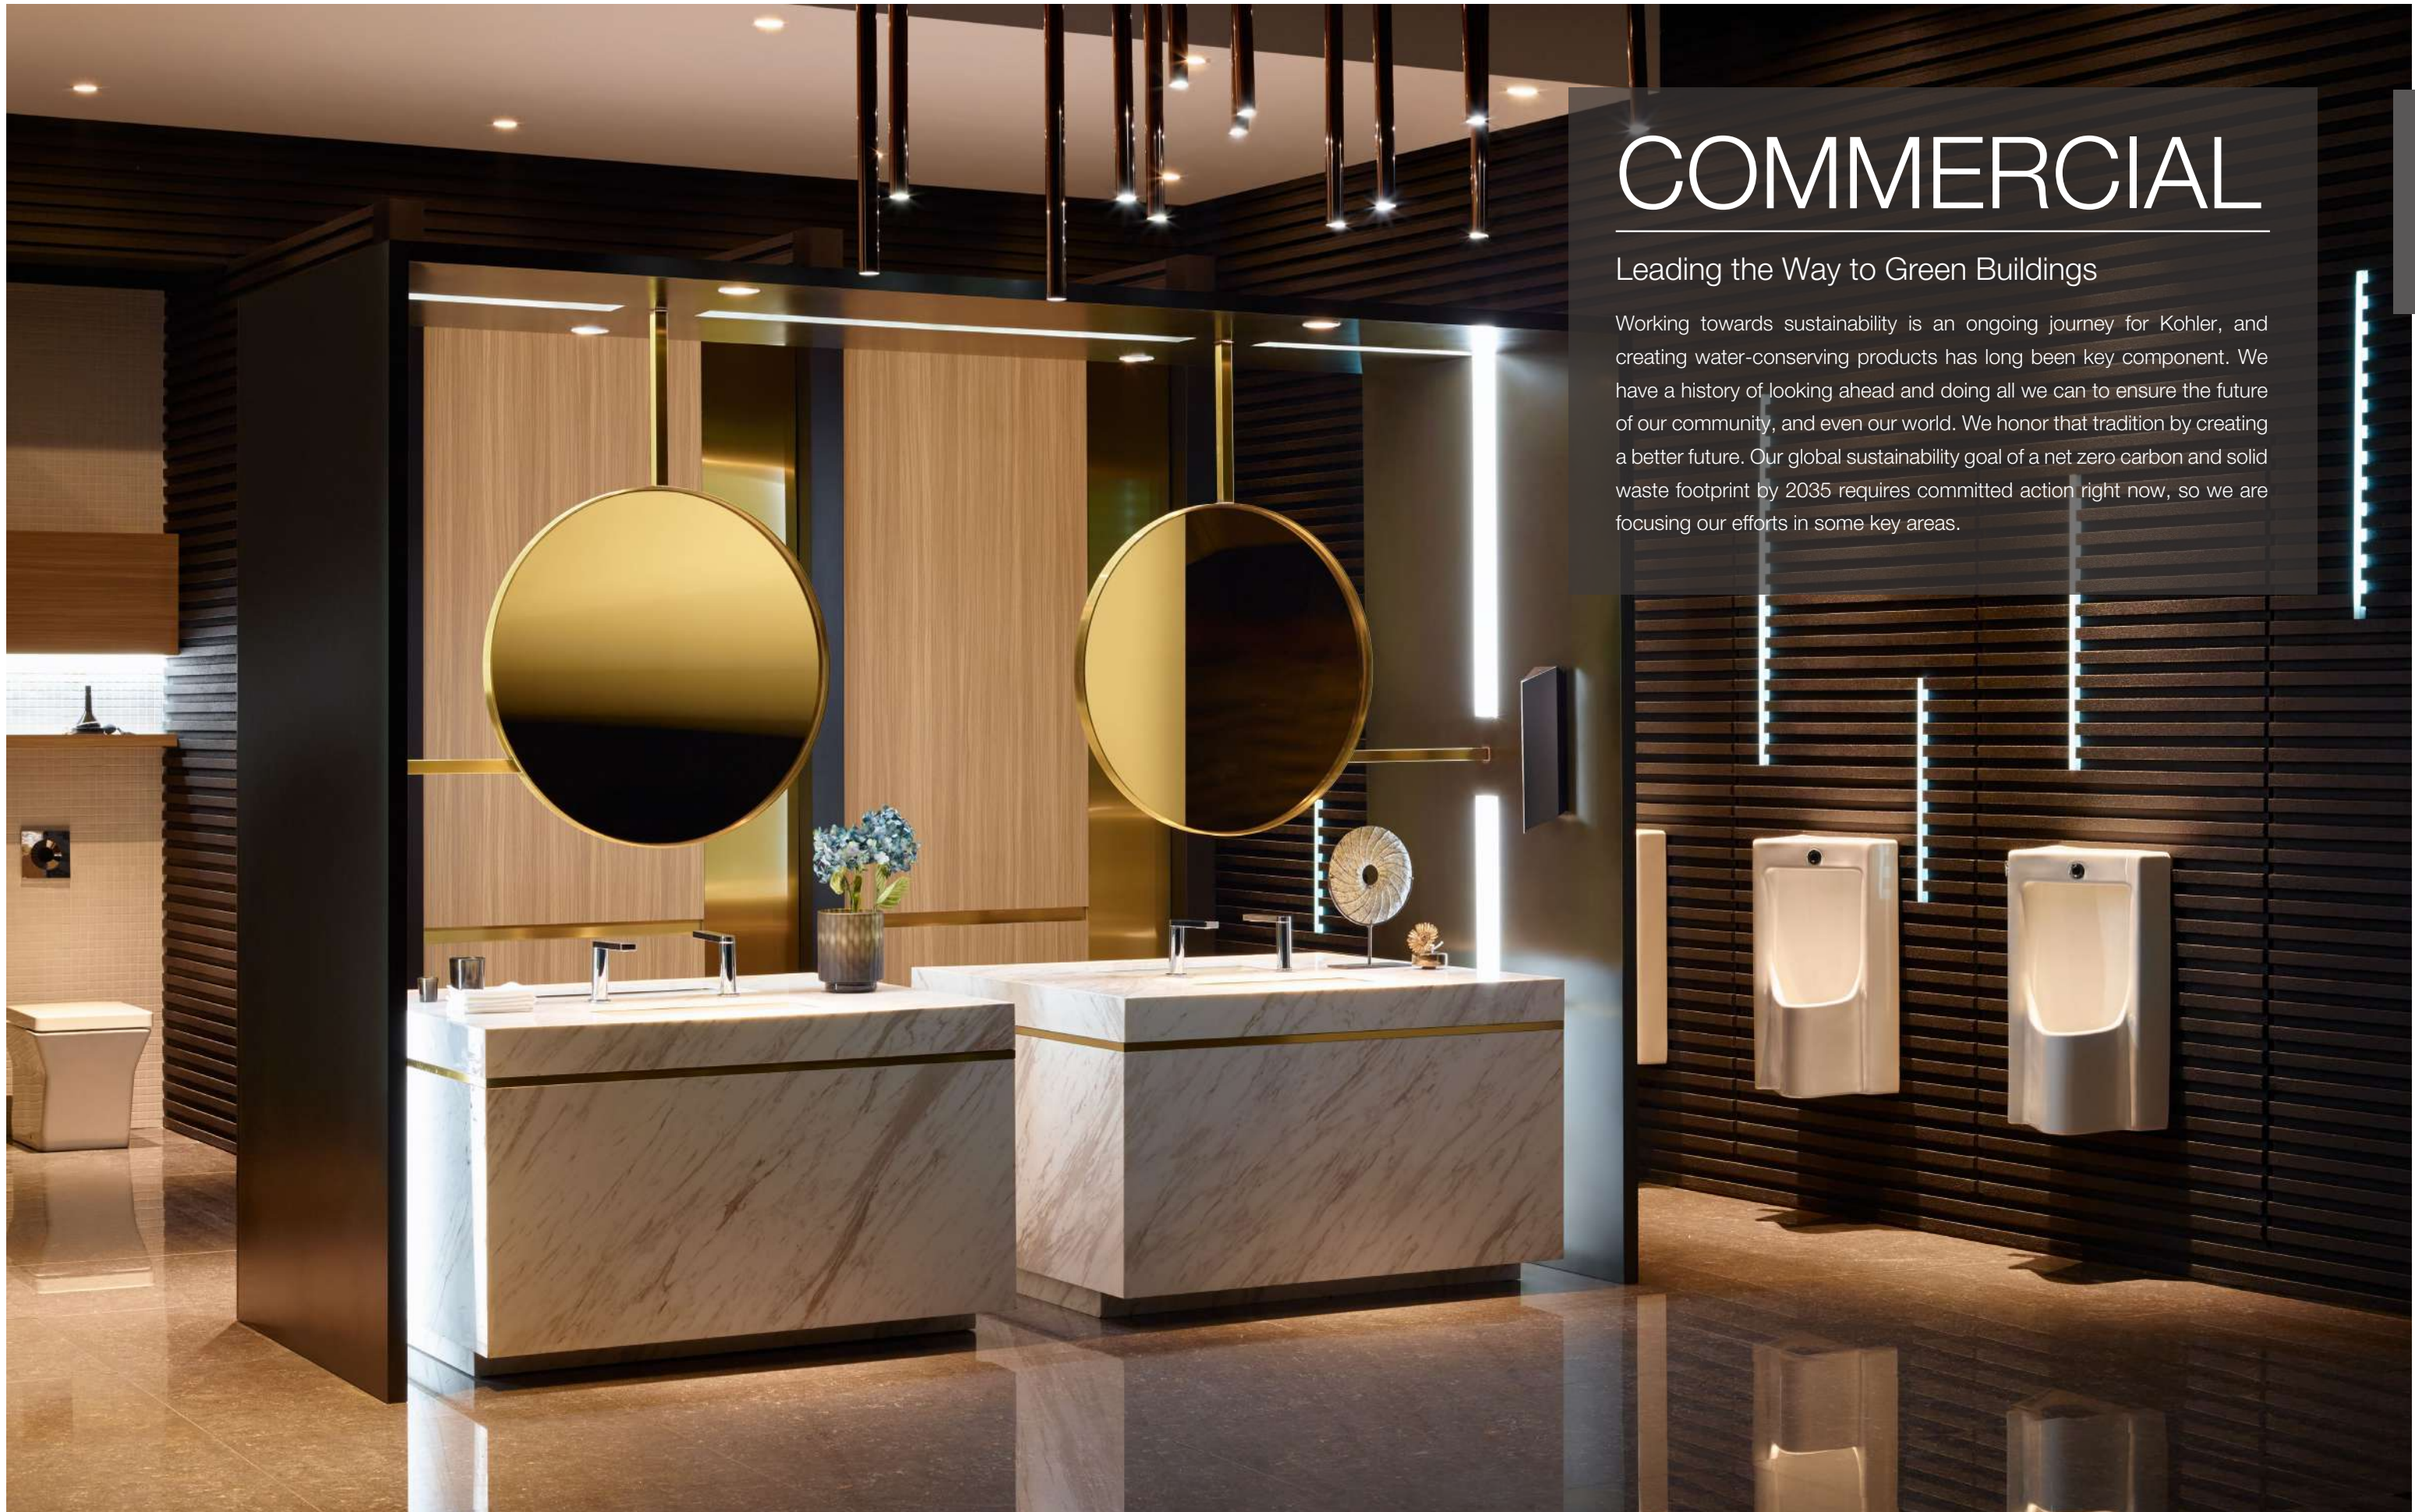

ELOSIS™
Mirrored Cabinet 15"
K-15030T-NA
381 x 122 x 662 mm

ELOSIS
Mirrored Cabinet 20"
K-15031T-NA
508 x 122 x 662 mm

ELOSIS
Mirrored Cabinet 25"
K-15032T-NA
635 x 122 x 662 mm

ELOSIS
Mirrored Cabinet 30"
K-15033T-NA
762 x 122 x 662 mm

ELOSIS
Mirrored Cabinet 35"
K-15239T-NA
890 x 122 x 662 mm

COMMERCIAL

Leading the Way to Green Buildings

Working towards sustainability is an ongoing journey for Kohler, and creating water-conserving products has long been key component. We have a history of looking ahead and doing all we can to ensure the future of our community, and even our world. We honor that tradition by creating a better future. Our global sustainability goal of a net zero carbon and solid waste footprint by 2035 requires committed action right now, so we are focusing our efforts in some key areas.

COMMERCIAL