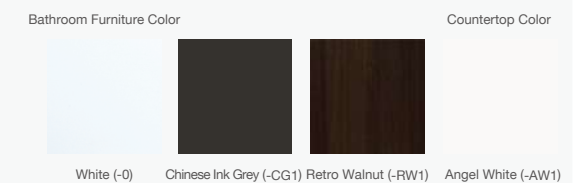

MING
 Cabinet Storage Accessory
 K-20029T-RW1
 700 x 107 x 40 mm

MING
 Towel Rack 22"
 K-77134T-RW1
 550 x 270 x 800 mm

HARKEN Cabinet 50" K-78198T-NK1
 HARKEN Vanity Top 50" K-78200T-8-TG9
 HARKEN Vanity Lavatory 22" K-21780T-0
 HARKEN Mirrored Cabinet 24" K-29255T-L-NK1