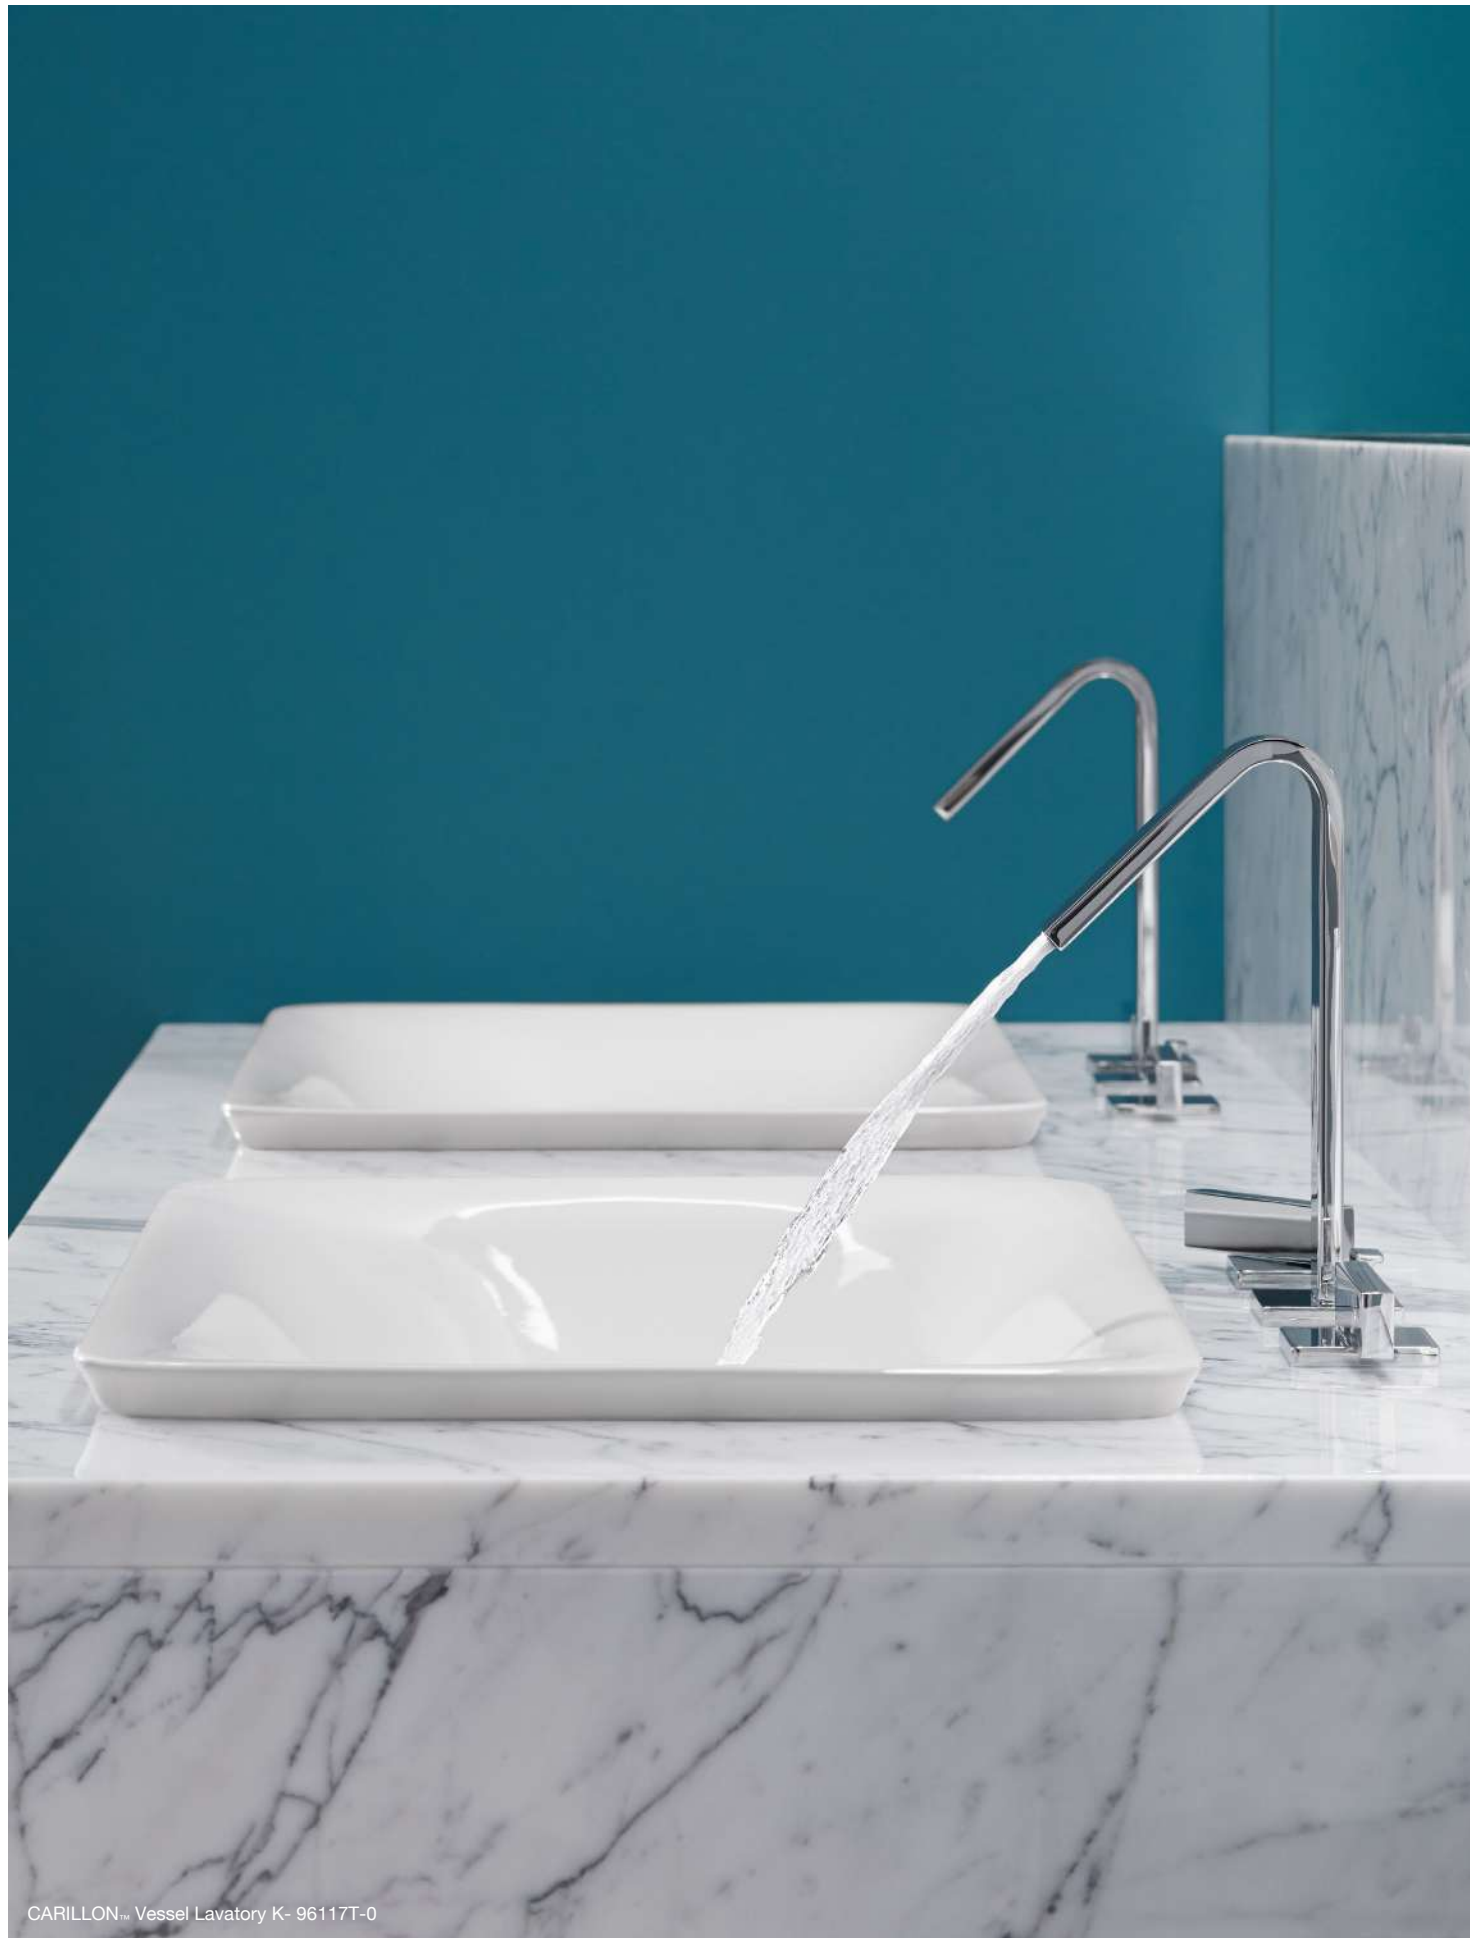

CARILLON™ Vessel Lavatory K- 96117T-0

Premium **VESSEL LAVATORIES**

FOREFRONT
Vessel Lavatory
K-5373T-0
580 x 410 mm

CARILLON
Vessel Lavatory
K-96118T-HB1
442 x 442 mm

CARILLON
Vessel Lavatory
K-96117T-G81
533 x 368 mm

CARILLON
Vessel Lavatory
K-96118T-G81
442 x 442 mm

CARILLON
Vessel Lavatory
K- 96118T-0
442 x 442 mm