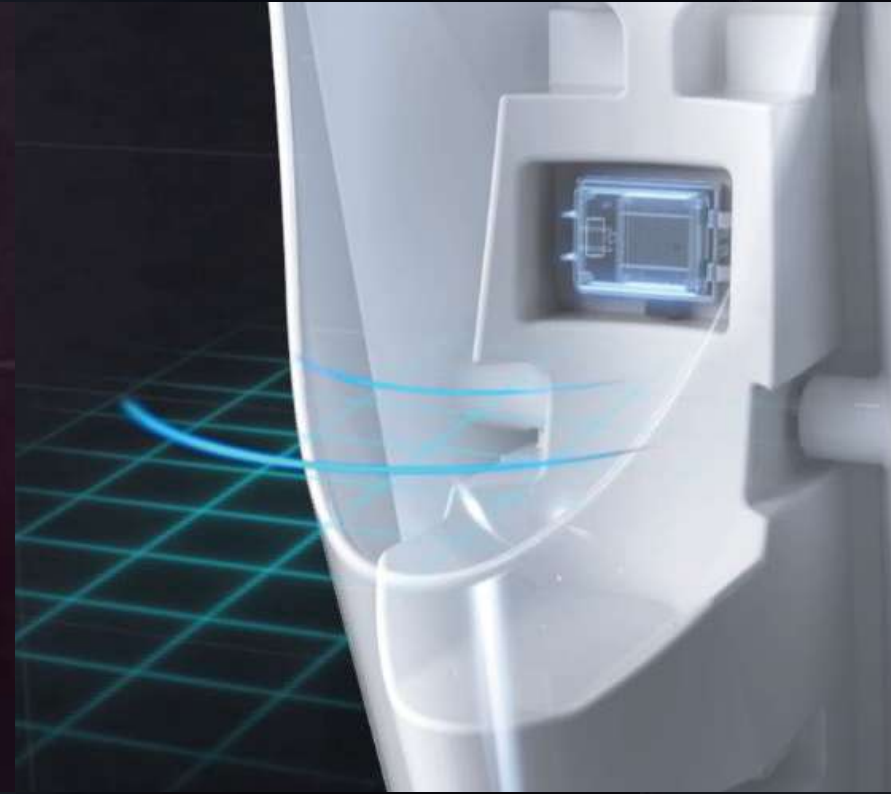

| Dual Sensor System

Ensures reliable and accurate flushing with a microwave sensor to detect movement of the user and a conductivity sensor to the presence of urine or other liquid.

Microwave Sensor

Detects movement with higher accuracy compared to traditional infrared sensors, reducing false actuation.

Conductivity Sensor

Delays flushing until it detects presence of urine or other liquid.