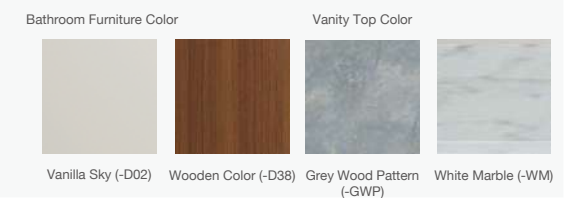

Premium **IPSWICH™**

KOHLER Ipswich furniture brings to your bathroom the fresh, romantic style of a traditional European or American countryside, deluxe yet intimate, elegant yet possessing individuality. Its scratch-proof and moisture-resistant finish, natural color and natural stone vanity top give your bath or powder room a refreshing contemporary feeling with subtle echoes of tradition.

IPSWICH
Cabinet 47"
K-13989T-A-D02/D38
1200 x 558 x 810 mm
Countertop with Marble Top 47"
K-13990T-A8KC-GWP/WM
1220 x 580 x 30 mm
MEMOIRS™
Undercounter Lavatory 19"
K-2339T-0
525 x 440 mm

Other option: Countertop lavatory
with Single-Hole Faucet Drilling
K-13990T-A1KC-GWP/WM
IPSWICH™
PVD Handle
K-76025T-AF/TT/RGD/BN/2BL
25 x 25 x 28 mm

IPSWICH
Cabinet 32"
K-13987T-A-D02/D38
900 x 580 x 820 mm
Countertop with Marble Top 32"
K-13988T-A8KC-GWP/WM
920 x 610 x 20 mm
MEMOIRS™
Undercounter Lavatory 19"
K-2339T-0
470 x 376 mm
PVC Basket (Big)
K-45464T-NA
PVC Basket (Small)
K-45465T-NA

Other option: Countertop lavatory
with Single-Hole Faucet Drilling
K-13988T-A1KC-GWP/WM

PVD Handle