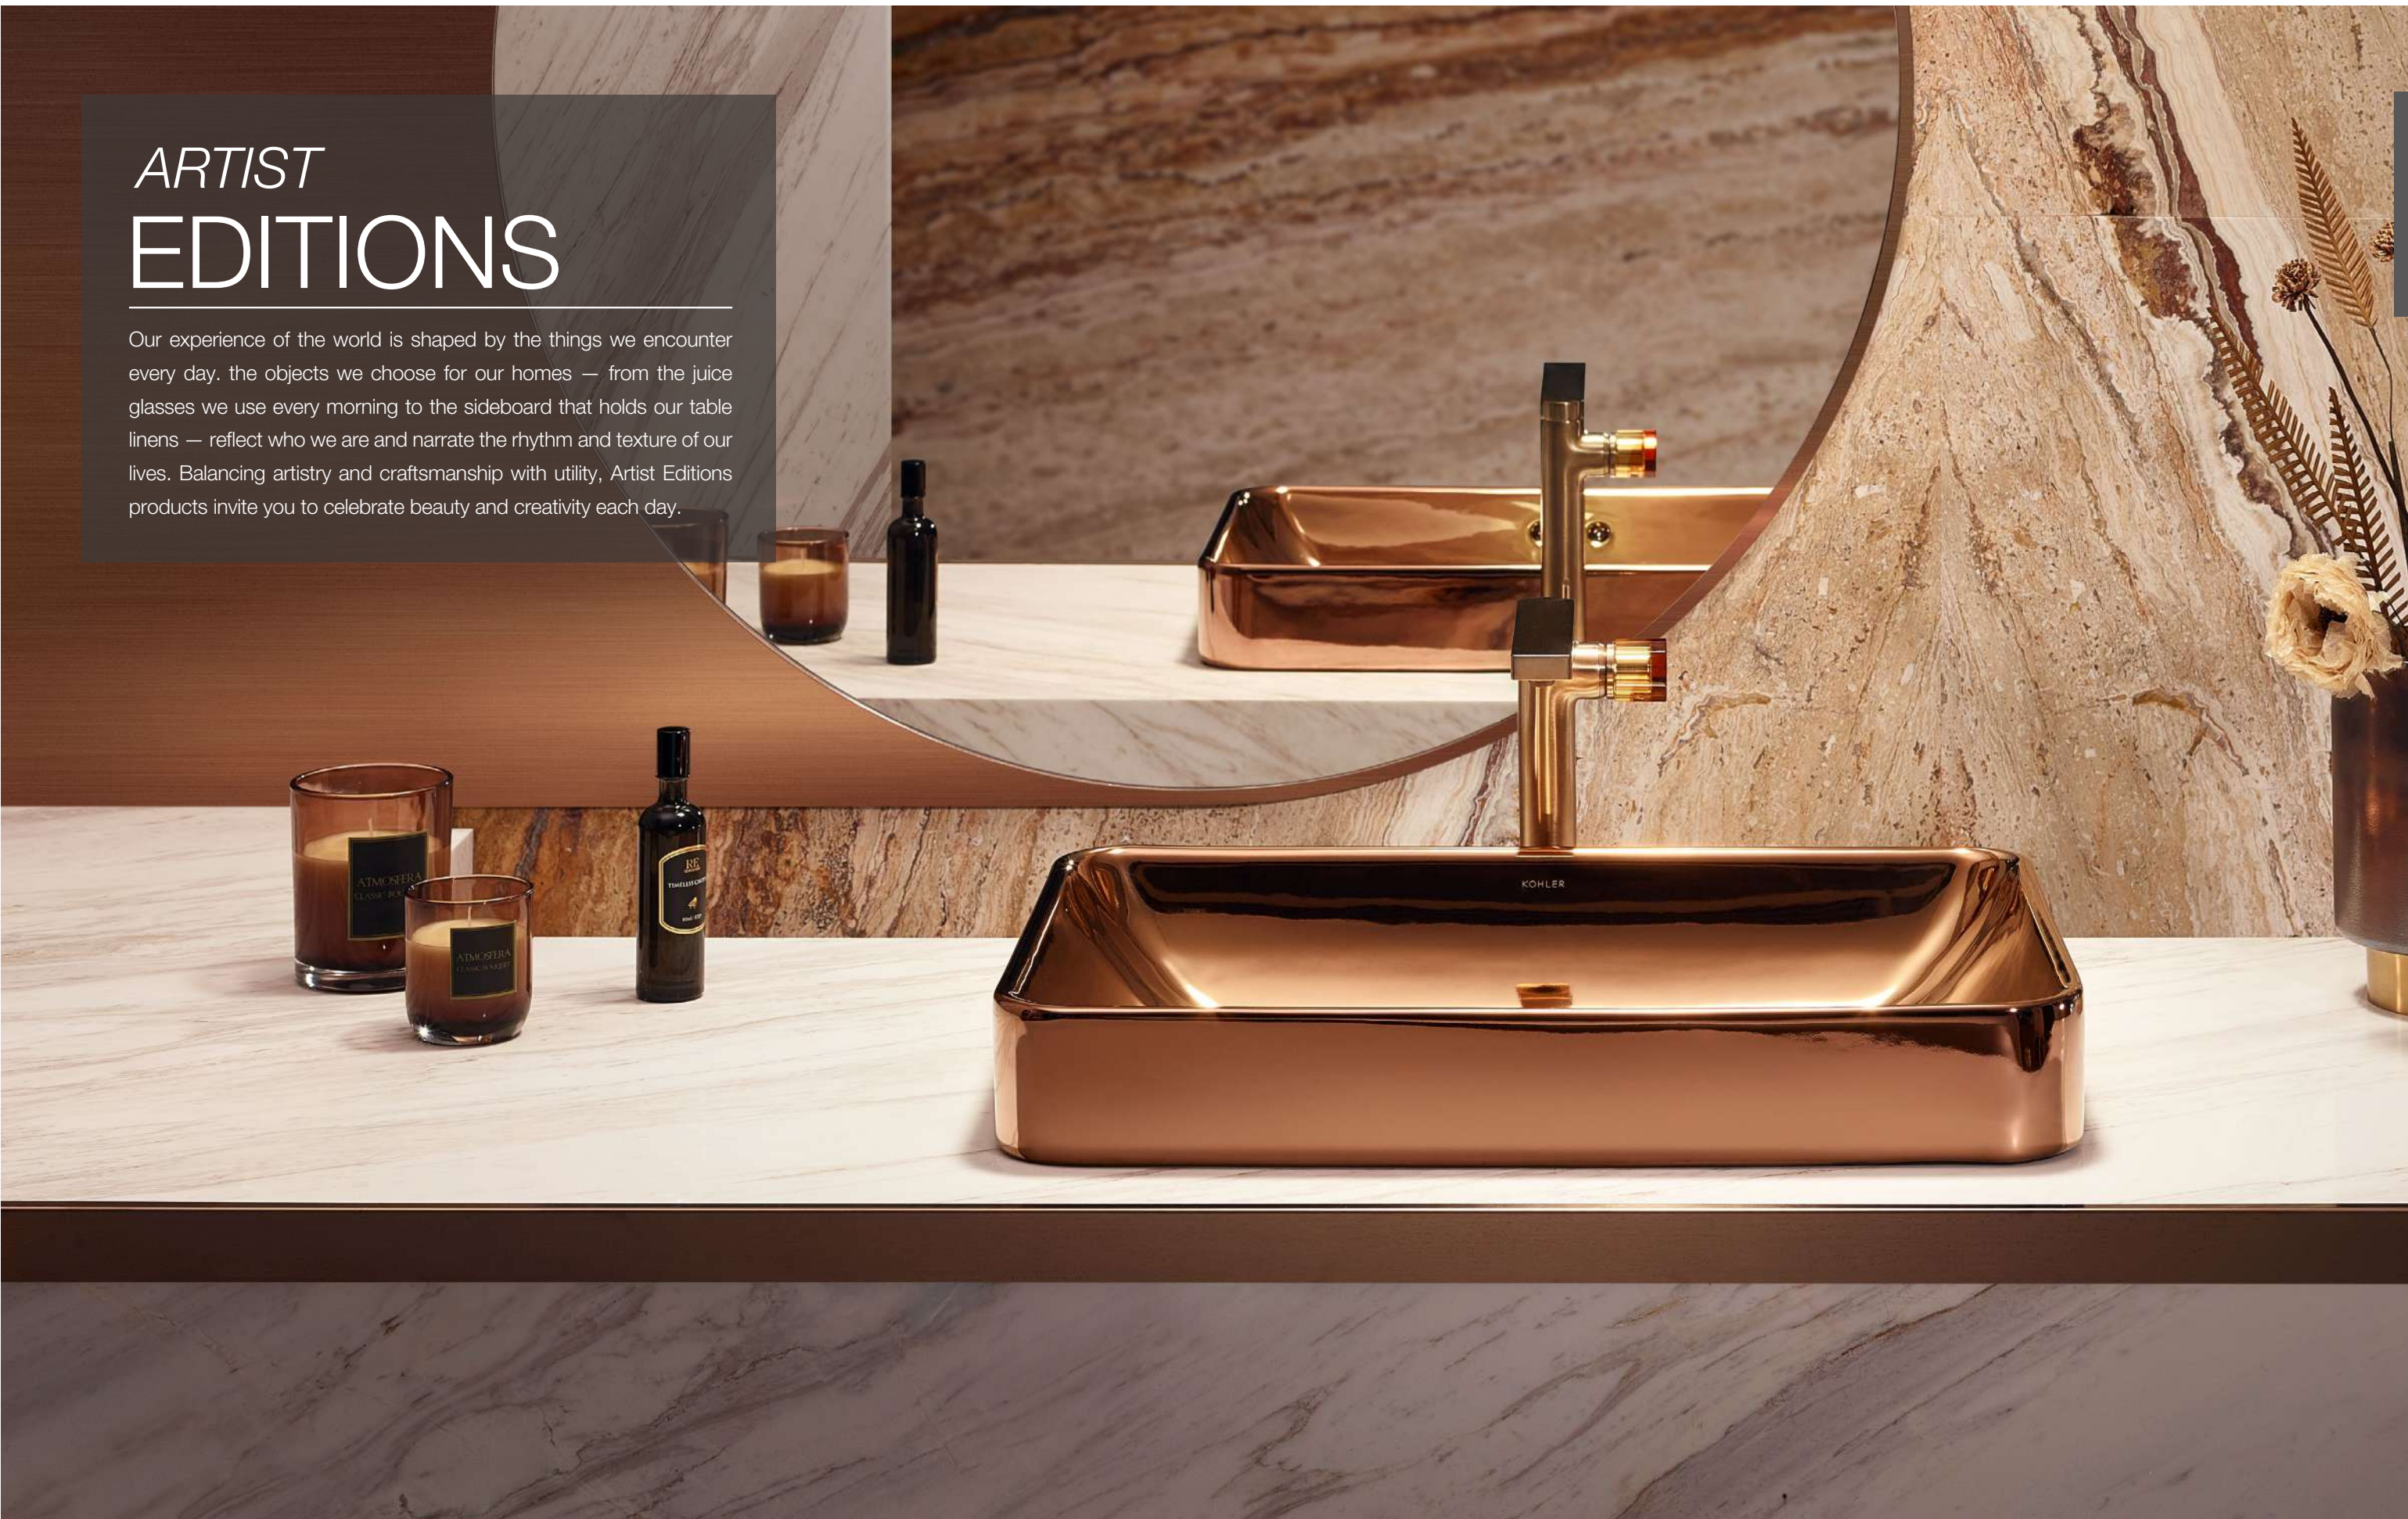

ARTIST EDITIONS

Our experience of the world is shaped by the things we encounter every day. The objects we choose for our homes — from the juice glasses we use every morning to the sideboard that holds our table linens — reflect who we are and narrate the rhythm and texture of our lives. Balancing artistry and craftsmanship with utility, Artist Editions products invite you to celebrate beauty and creativity each day.

ARTIST EDITIONS