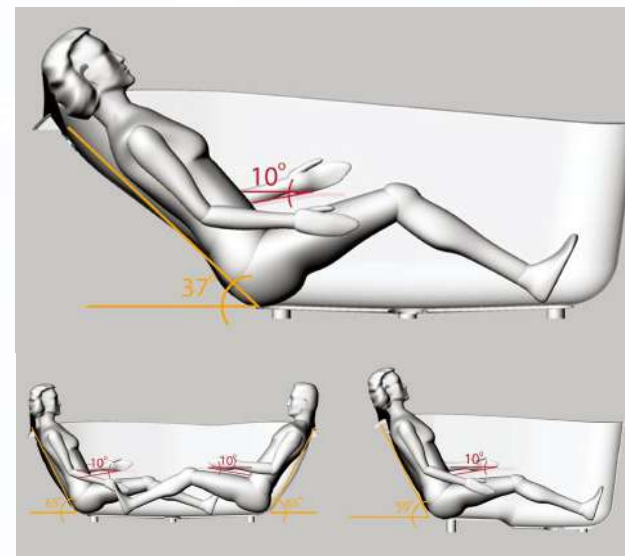

Personalized Space

- 1.3m freestanding bath fits perfectly into smaller bathroom spaces without sacrificing comfort and aesthetics
- Available in multiple sizes (1.3m/1.7m/1.8m), installation options (drop-in/freestanding) and bath types (regular bath/ BubbleMassage bath)