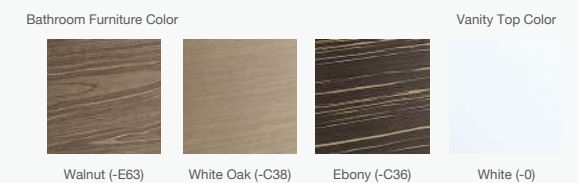

VERDERA UPGRADED
Mirrored Cabinet 35" (SILVER)
K-26385T-NA
900 x 125 x 800 mm