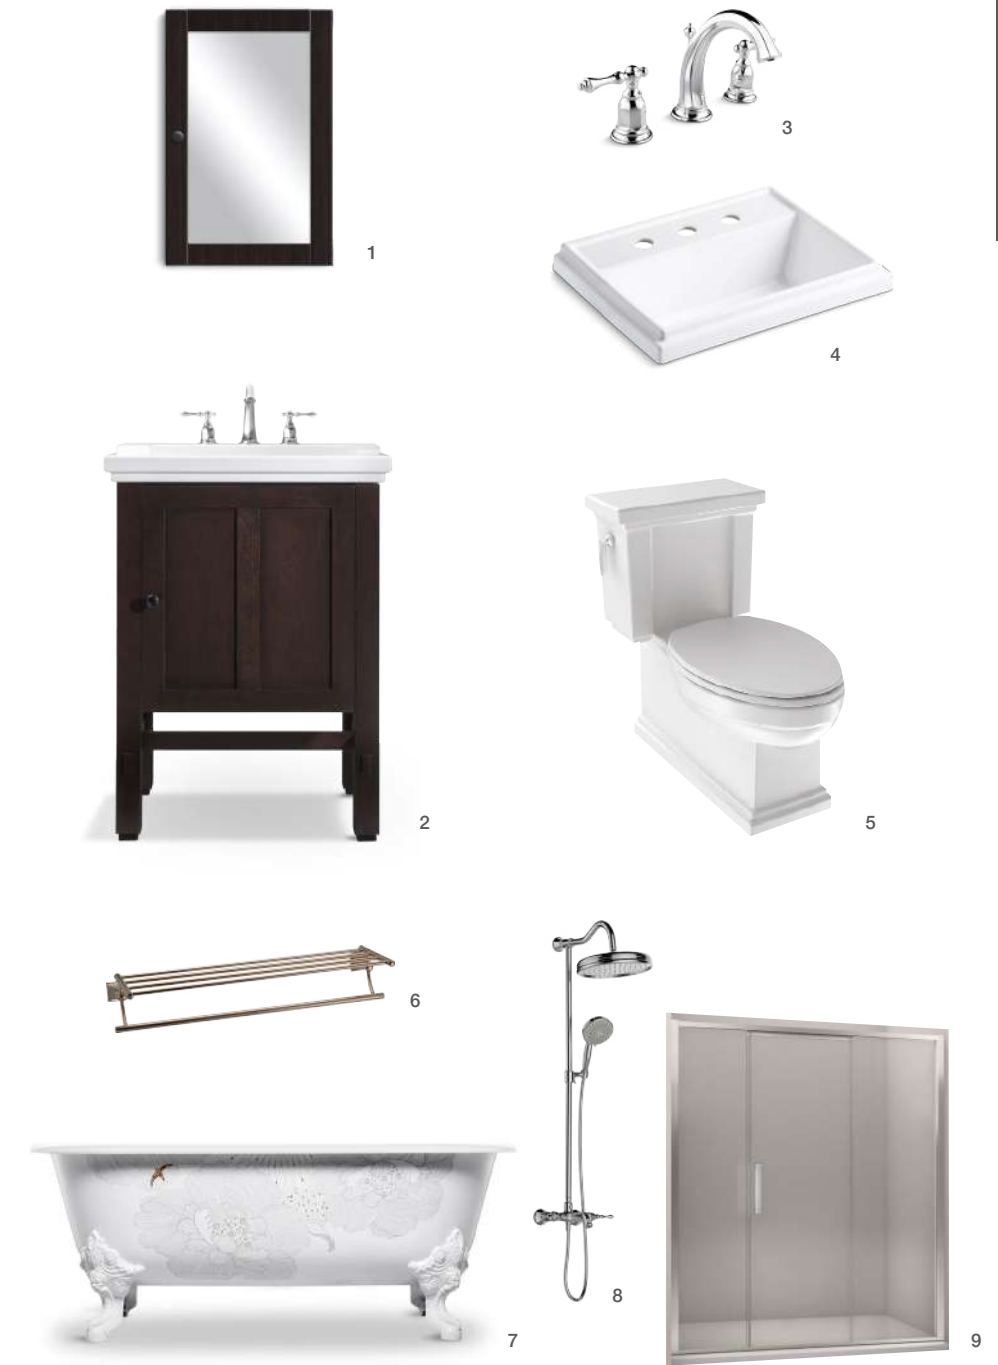

- 1/ TRESHAM™ Mirrored Cabinet K-72530T-F69, K-72530T-R-F69
- 2/ TRESHAM Bathroom Cabinet K-2604T-L/R-F69
- 3/ KELSTON™ 8" Widespread Lavatory Faucet K-13491T-4
- 4/ TRESHAM Rectangular Self-Rimming Lavatory K-2991-1/8-0
- 5/ TRESHAM One-Piece Toilet K-3854T-C-0, K-4131T-C-0
- 6/ MEMOIRS™ 24" Double Hotelier K-37353T
- 7/ CLEO™ Freestanding Cast Iron Bath K-11195T-0/RF/RK/RT, K-99158T-0, K-99159T-0, K-99160T-0
- 8/ KELSTON Dual Shower Column - Angular K-99032T-C4
- 9/ TORSION™ Shower Door K-98920T-L-SHP