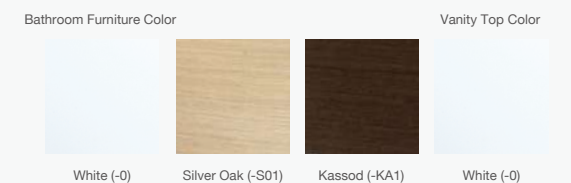

NEW VERDERA™
Mirrored Cabinet 34"
K-78282T-NA
866 x 133 x 762 mm