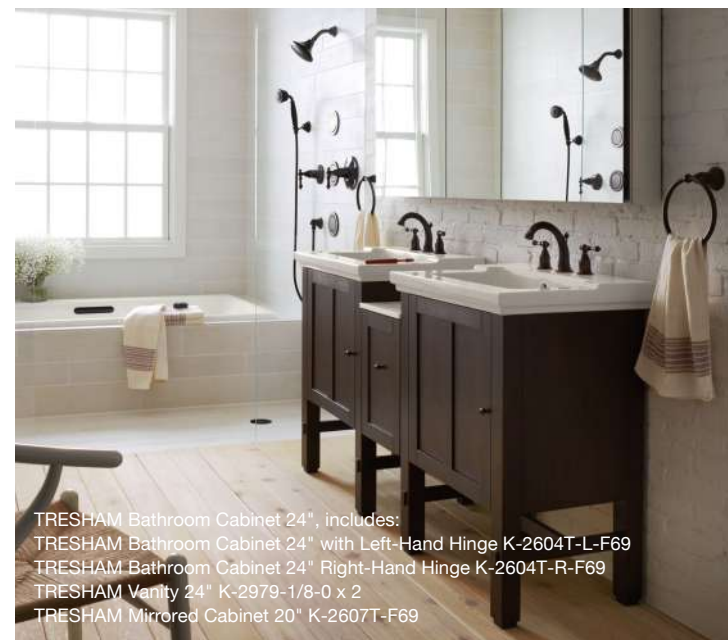

TRESHAM Bathroom Cabinet 24", includes:
TRESHAM Bathroom Cabinet 24" with Left-Hand Hinge K-2604T-L-F69
TRESHAM Bathroom Cabinet 24" Right-Hand Hinge K-2604T-R-F69
TRESHAM Vanity 24" K-2979-1/8-0 x 2
TRESHAM Mirrored Cabinet 20" K-2607T-F69

Premium **TRESHAM™**

In 1620, the British Mayflower ship arrived in North America, opening a new chapter in the history of the United States of America. Now, when you touch bathroom furniture in the New England style, you can feel American culture and the strong winds of England. The concise, integrated platform design, with a simple color of thick forests, brings an elegant British classic into the innovative American dream, creating an eternal classic.

TRESHAM
Bathroom Cabinet 24"
K-2604T-L-F69 (Left-Hand Hinge)
K-2604T-R-F69 (Right-Hand Hinge)
603 x 464 x 826 mm
Includes:
PVC Basket (Big)
K-45464T-NA
Vanity 24"
K-2979-1/8-0
600 x 464 mm

TRESHAM
Bathroom Cabinet 12"
K-2607T-F69
308 x 475 x 756 mm

TRESHAM
Mirrored Cabinet 20"
K-72530T-L-F69 (Left-Hand Hinge)
K-72530T-R-F69 (Right-Hand Hinge)
500 x 133 x 762 mm

Bathroom Furniture Color Vanity Top Color