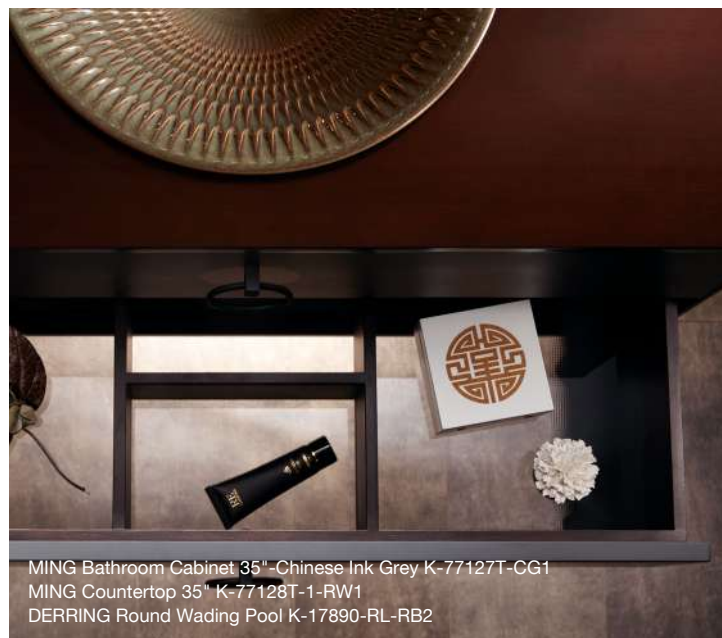

MING Bathroom Cabinet 35"-Chinese Ink Grey K-77127T-CG1
MING Countertop 35" K-77128T-1-RW1
DERRING Round Wading Pool K-17890-RL-RB2

Bringing together East and West, the distinctive Ming Suite combines the best of Ming Dynasty and Kathryn design to let us look back while looking forward. The rich wood and shape of the furniture combines the DNA of Kohler with the craftsmanship and classic artistry of the Ming to bring unsurpassed elegance to your bathroom. Together, the suite reflects the Chinese view of balance, harmony and peace. The Ming Suite includes bathroom cabinet, intelligent mirror, mirror shelf, tower shelf, toilet and bathtub.

MING
Bathroom Cabinet 35"-Chinese Ink Grey
K-77127T-CG1
896 x 567 x 834 mm
MING
Countertop 35"
K-77128T-1-RW1
902 x 570 x 20 mm
DERRING...
Round Wading Pool
K-17890-RL-RB2
449 x 449 mm
Optional:
CARILLON...
Round Vessel Lavatory 17"
K- 96118T-0
442 x 442 mm

MING
Bathroom Cabinet 35"- White
K-77127T-0
896 x 567 x 834 mm
MING
Countertop 35"
K-77128T-1-AW1
902 x 570 x 20 mm
CARILLON
Rectangular Vessel Lavatory 21"
K- 96117T-0
533 x 368 mm

MING
Mirror 31"
K-77115T-NA
800 x 36 x 800 mm

MING
Cabinet Storage Accessory
K-20029T-RW1
700 x 107 x 40 mm

MING
Towel Rack 22"
K-77134T-RW1
550 x 270 x 800 mm