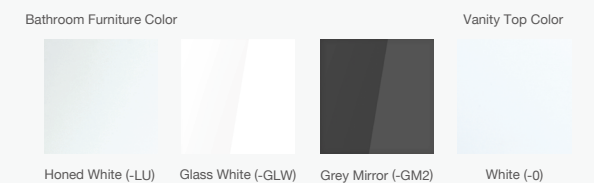

NEW REACH™

Better performance with moisture-resistant storage space.

NEW REACH
Cabinet 40"
K-76663T-LU/GLW/GM2
1020 x 483 x 510 mm
REACH™
Vanity 41"
K-18571T-1-0
1055 x 500 mm
Supporting Feet
K-15045T-NA
265 mm high,
15 mm adjustable,
2 pieces per package

NEW REACH
Cabinet 26"
K-76664T-LU/GLW/GM2
660 x 483 x 510 mm
REACH
Vanity 28"
K-18572T-1-0
700 x 500 mm
Supporting Feet
K-15045T-NA
265 mm high,
15 mm adjustable,
2 pieces per package

VERDERA™ UPGRADED
Mirrored Cabinet 35" (SILVER)
K-26385T-NA
900 x 125 x 800 mm

VERDERA UPGRADED
Mirrored Cabinet 20"
K-26386T-L-NA
500 x 125 x 800 mm