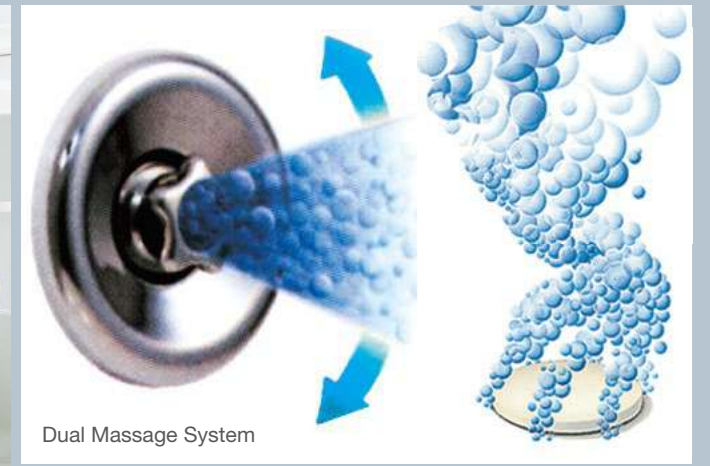

Electronic Control Panel