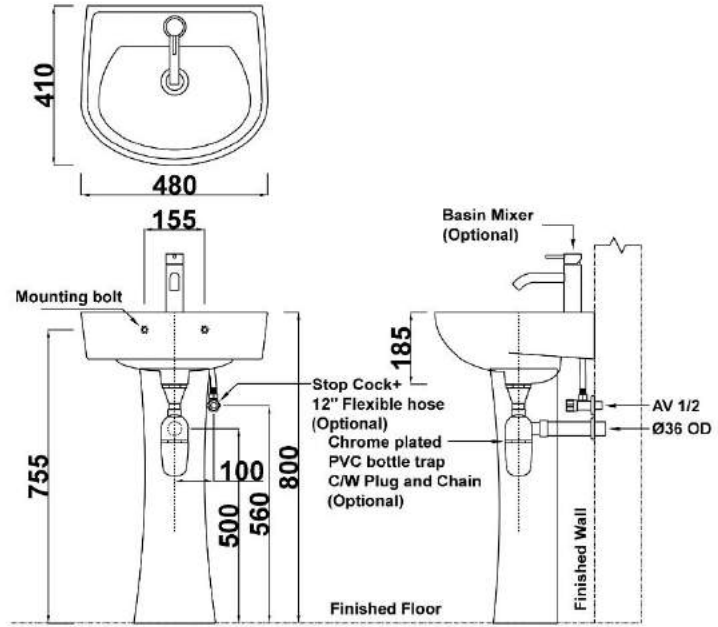

## PEDESTAL BASIN

- Trend Full Pedestal
- Overflow Hole & Ring
- Mounting Bolts
- Size : H800mm x W480mm x D410mm

**GBH**  
MS ISO 9001:2008