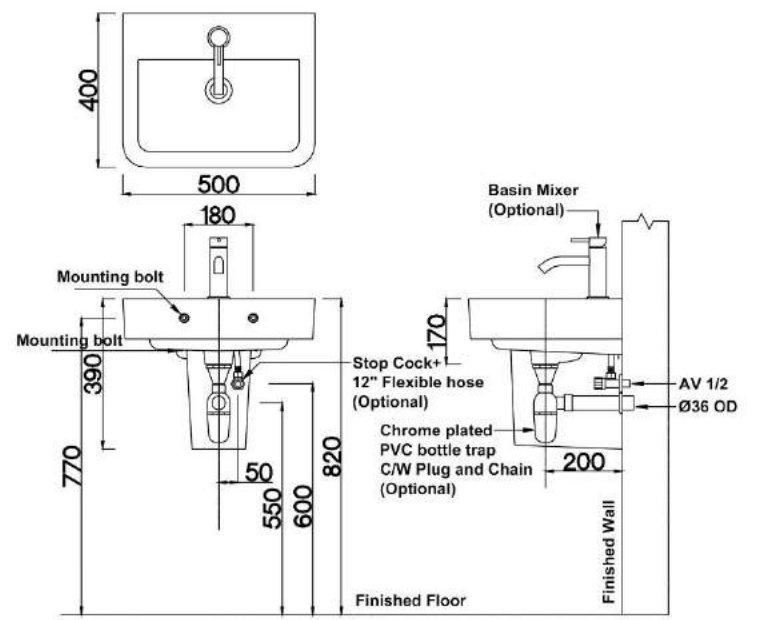

CAMARA JR

WALL HUNG BASIN WITH SEMI PEDESTAL

- Semi Pedestal
- Overflow Hole & Ring
- Mounting Bolts
- Size : H390mm x W500mm x D400mm