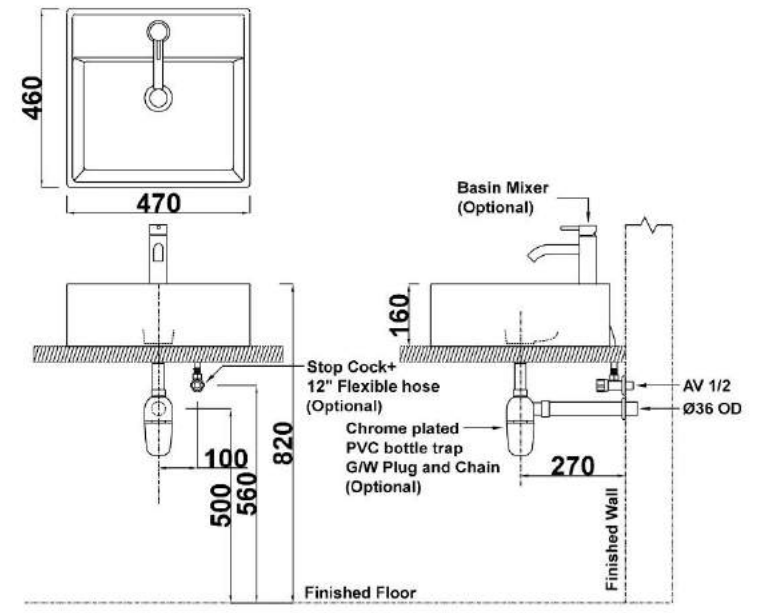

# MAYA

ABOVE COUNTER BASIN

- Overflow Hole & Ring
- Size : H160mm x W470mm x D460mm