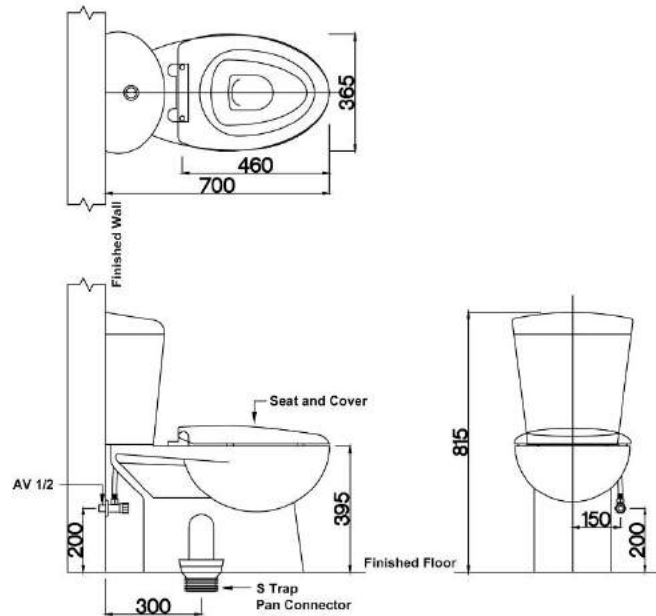

# LOTUS

CLOSE COUPLE WC

**GBH**  
MS ISO 9001:2008

- Top Push Dual Flush Fittings 6L/3L, 4.5L/3L
- Medium Duty Seat Cover
- Flexi Connector / Straight Outlet Connector
- S Trap : 100/150mm P Trap : 175mm
- Size : H835mm x W370mm x L670mm

# AZALEA

CLOSE COUPLE WC

**GBH**  
MS ISO 9001:2008

- Top Push Dual Flush Fittings 6L/3L
- Medium Duty Seat Cover
- Straight Outlet Connector
- S Trap : 300mm
- Size : H815mm x W365mm x L700mm