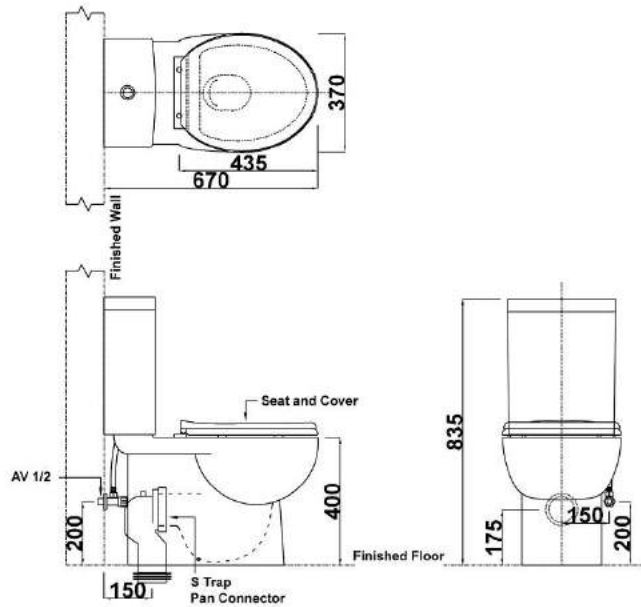

# DAFFODIL

CLOSE COUPLE WC

**GBH**  
MS ISO 9001:2008

- Top Push Dual Flush Fittings 6L/3L
- Medium Duty Seat Cover
- Flexi Connector / Straight Outlet Connector
- S Trap : 120/180mm P Trap : 190mm
- Size : H860mm x W380mm x L675mm

# LOTUS

CLOSE COUPLE WC

**GBH**  
MS ISO 9001:2008

- Top Push Dual Flush Fittings 6L/3L, 4.5L/3L
- Medium Duty Seat Cover
- Flexi Connector / Straight Outlet Connector
- S Trap : 100/150mm P Trap : 175mm
- Size : H835mm x W370mm x L670mm