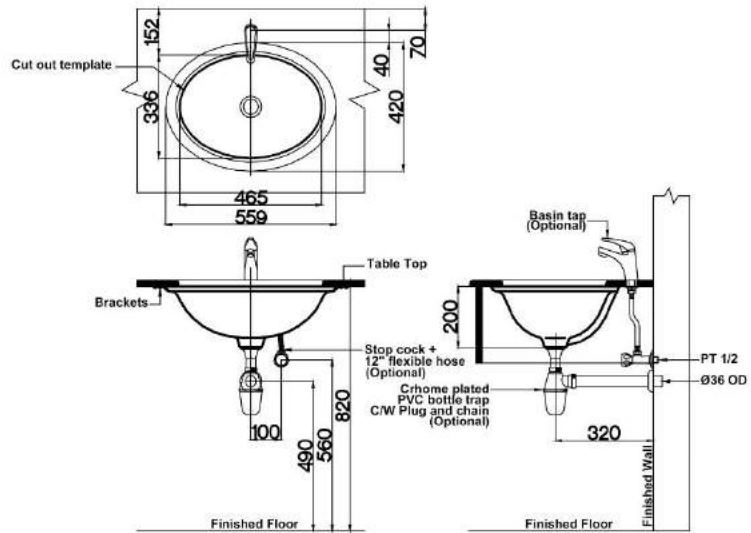

# OVANI

UNDER COUNTER BASIN

- Overflow Hole & Ring
- Size : H185mm x W510mm x D380mm

# OVANI

UNDER COUNTER BASIN

**GBH**  
MS ISO 9001:2008

- Overflow Hole & Ring
- Size : H200mm x W559mm x D420mm