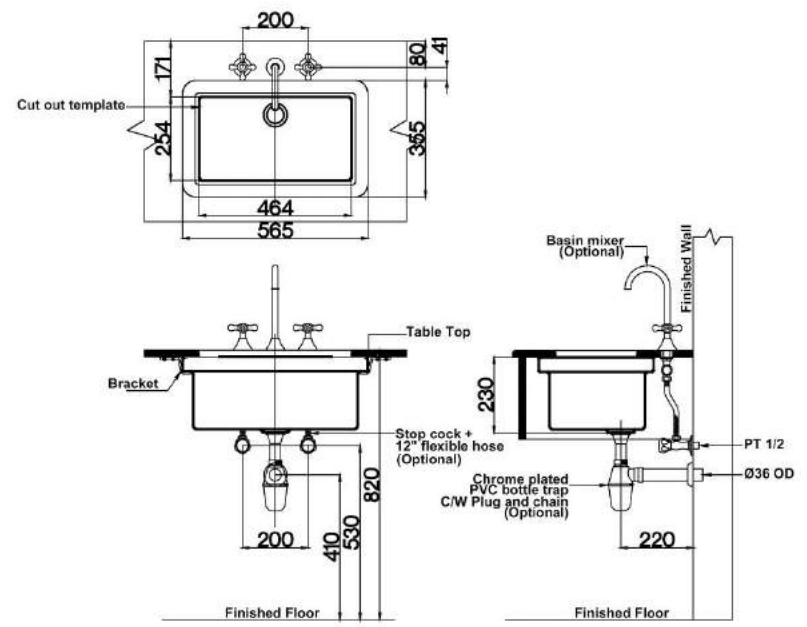

# VEGAS SQUATTING PAN

- Size : H230mm x W565mm x D355mm