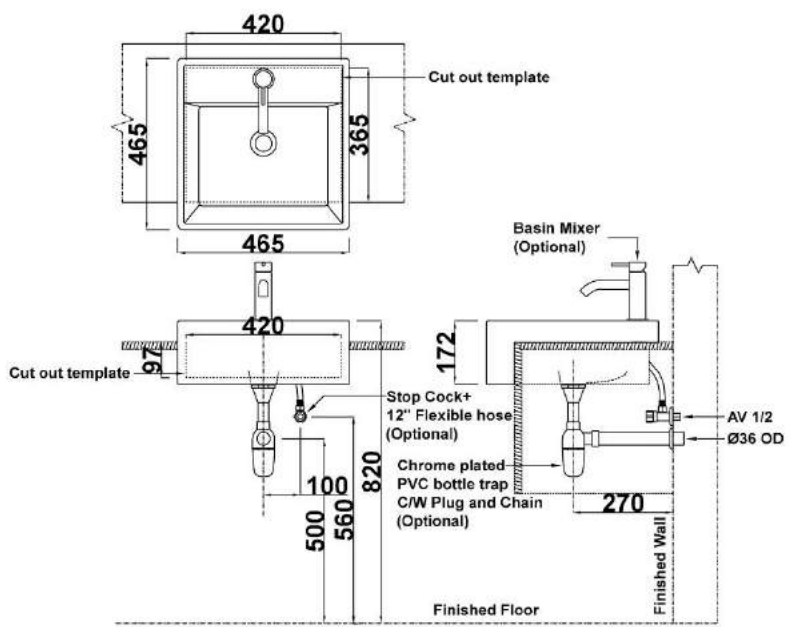

# CLAUDIA

SEMI RECESSED BASIN

- Overflow Hole & Ring
- Size : H172mm x W465mm x D465mm