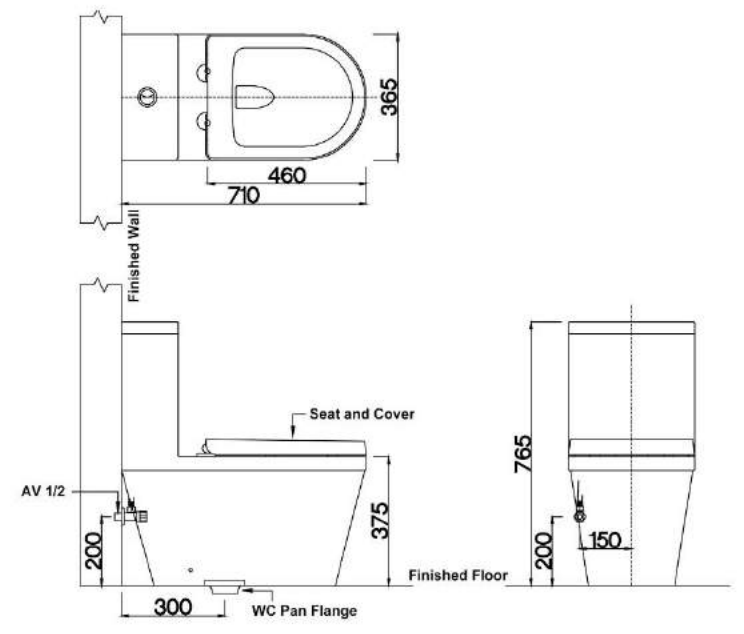

VENICE

ONE PIECE WC

- Siphonic
- Top Push Dual Flush Fittings 6L/3L
- Soft Close Seat Cover
- Wax Ring
- S Trap 300mm
- Size : H765mm x W365mm x L710mm