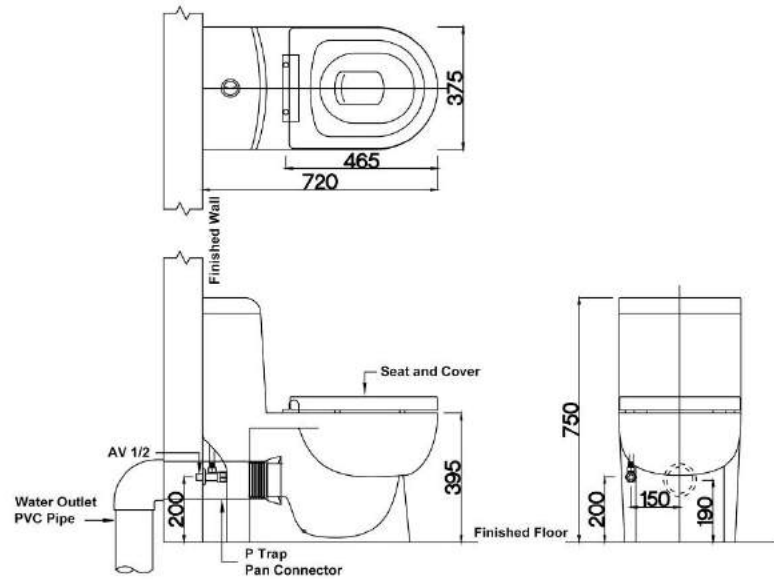

# AZALEA

ONE PIECE WC

**GBH**  
MS ISO 9001:2008

- Top Push Dual Flush Fittings 6L/3L
- Soft Close Seat Cover
- Straight Outlet Connector
- S Trap : 100mm/250mm
- Size : H750mm x W375mm x L720mm

# AZALEA

ONE PIECE WC

**GBH**  
MS ISO 9001:2008

- Top Push Dual Flush Fittings 6L/3L
- Soft Close Seat Cover
- Straight Outlet Connector
- P Trap : 190mm
- Size : H750mm x W375mm x L720mm