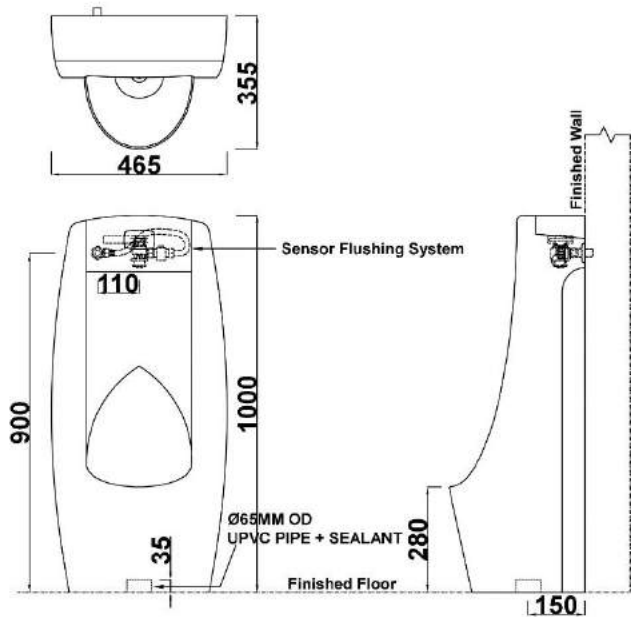

SAHARA

FLOOR MOUNTING URINAL

GBH
MS ISO 9001:2008

- Back Inlet
- Built in Sensor Flushvalve
- Urinal Sealant
- Size : H1000mm x W465mm x D355mm