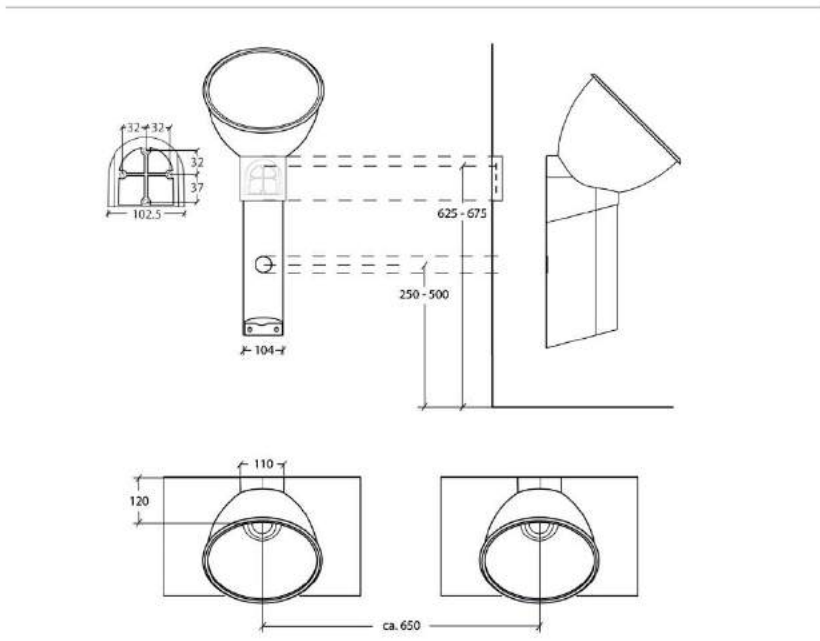

# CAMARA

SEMI RECESSED BASIN

- Polycarbonate Waterless Urinal
- Key Valve For Waterless Urinal
- Service Key
- Brackets
- Made In Switzerland
- Size : H300mm x W330mm x D600mm