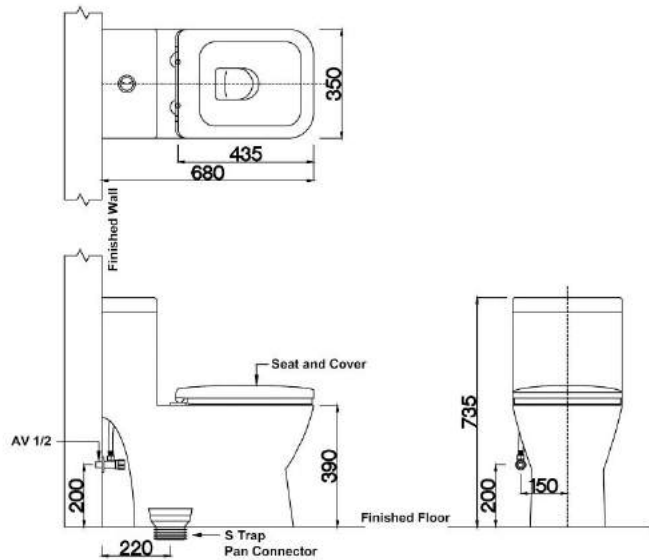

CAMARA JR

ONE PIECE WC

GBH
MS ISO 9001:2008

- Top Push Dual Flush Fittings 6L/3L
- Soft Close Seat Cover
- Straight Outlet Connector
- S Trap 220mm
- Size : H735mm x W350mm x L680mm