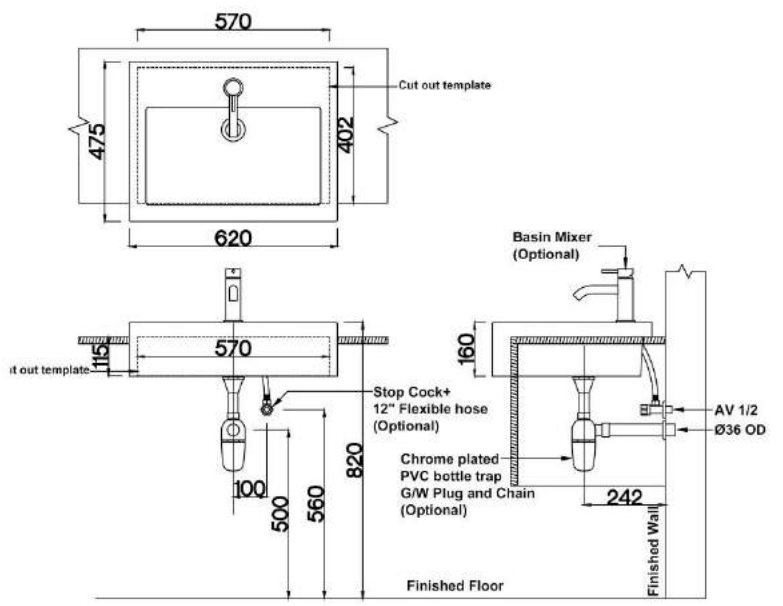

CAMARA

SEMI RECESSED BASIN

CAMARA JR

SEMI RECESSED BASIN

- Overflow Hole & Ring
- Size : H160mm x W620mm x D475mm