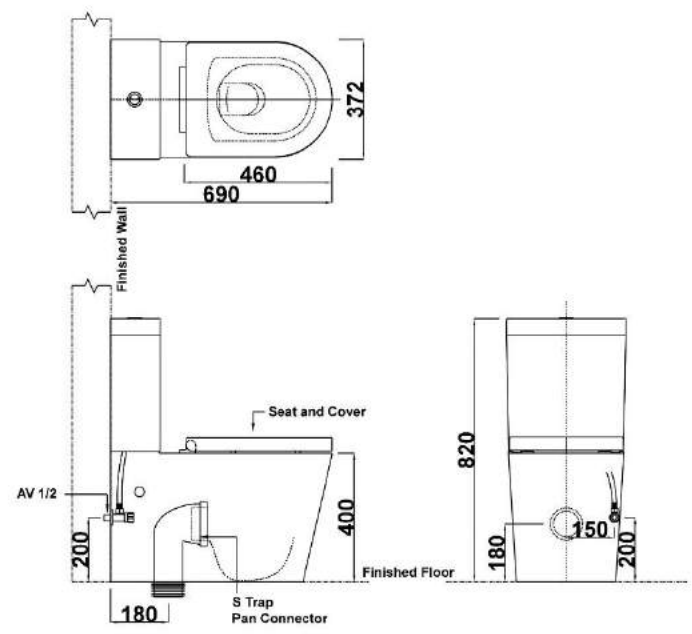

# CAMARA

CLOSE COUPLE WC

**GBH**  
MS ISO 9001:2008

- Top Push Dual Flush Fittings 6L/3L, 4.5L/3L
- Medium Duty Seat Cover
- Straight Outlet Connector
- S Trap : 160/200/260mm P Trap : 185mm
- Size : H827mm x W372mm x L670mm

# VENICE

CLOSE COUPLE WC

**GBH**  
MS ISO 9001:2008

- Top Push Dual Flush Fittings 6L/3L, 4.5L/3L
- Medium Duty Seat Cover
- Straight Outlet Connector
- S Trap : 180/220/280mm P Trap : 180mm
- Size : H820mm x W370mm x L720mm