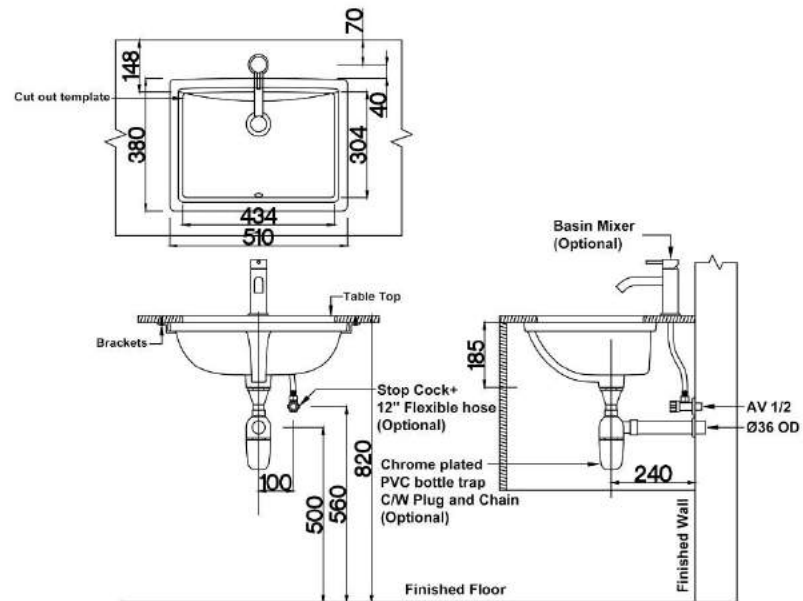

# OVANI

UNDER COUNTER BASIN

- Overflow Hole & Ring
- Size : H185mm x W510mm x D380mm