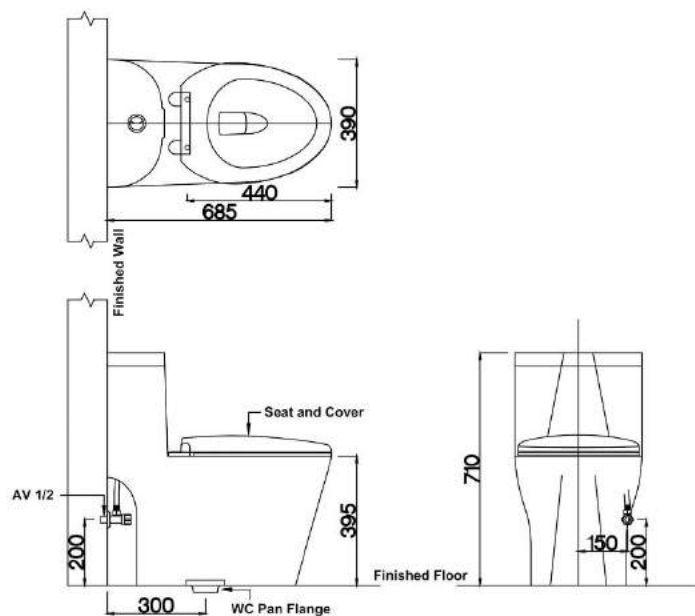

XANTHIUM

ONE PIECE WC

GBH
MS ISO 9001:2008

- Siphonic
- Top Push Dual Flush Fittings 4.5L/3L
- Soft Close Seat Cover
- Wax Ring
- S Trap 300mm
- Size : H710mm x W390mm x L685mm