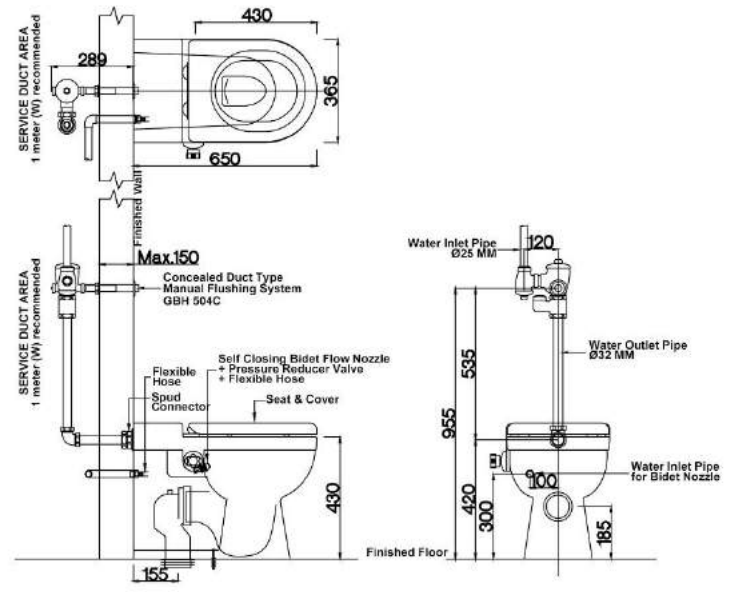

LOTUS

BACK TO WALL HANDICAP WC

- Back Inlet/Top Inlet
- Soft Close Seat Cover
- Flexi Connector / Straight Outlet Connector
- S Trap : 100/155mm P Trap : 185mm
- Size : H430mm x W365mm x L650mm