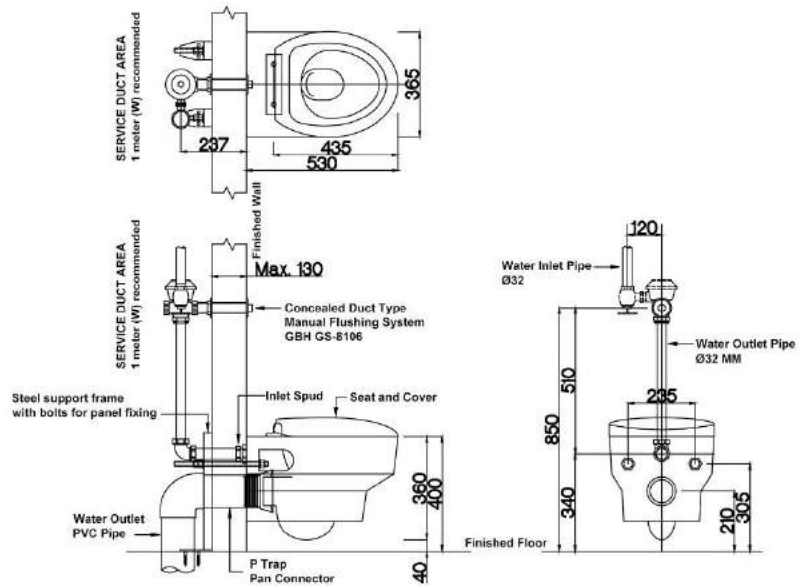

# LOTUS

WALL HUNG WC

**GBH**  
MS ISO 9001:2008

- Concealed Wall Bracket & Bolts
- Soft Close Seat Cover
- Straight Outlet Connector
- P Trap : 210mm
- Size : H360mm x W365mm x L530mm