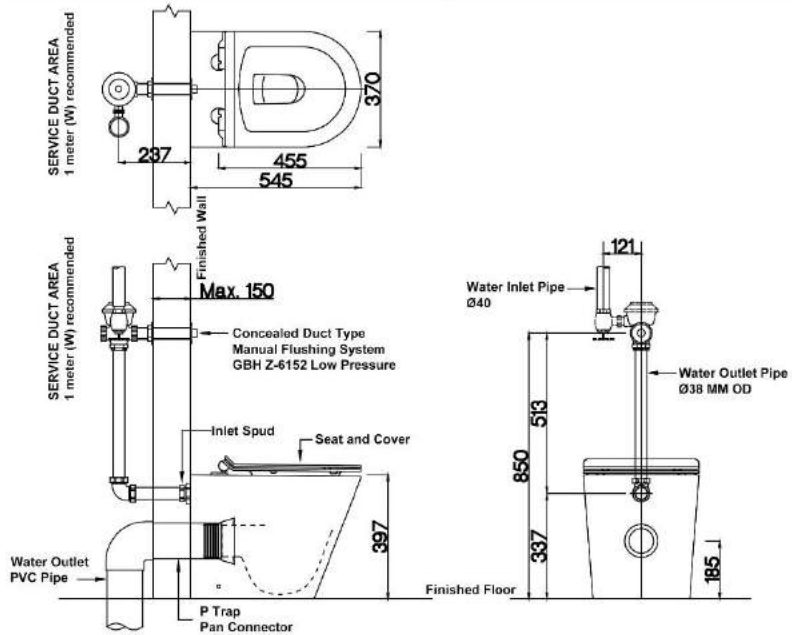

CALLADIUM

BACK TO WALL WC

GBH
MS ISO 9001:2008

- Back Inlet
- Medium Duty Seat Cover
- Flexi Connector / Straight Outlet Connector
- P Trap : 185mm
- Size : H397mm x W370mm x L545mm