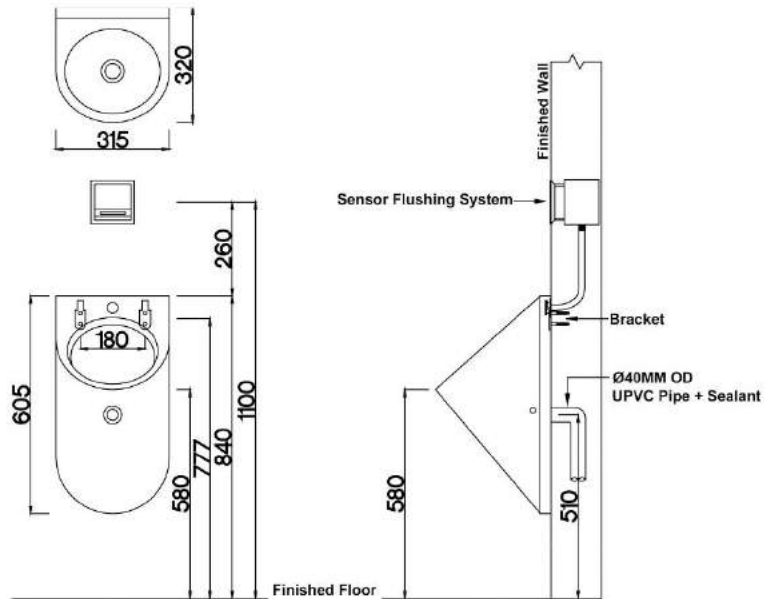

HARMON

WALL HUNG URINAL

GBH
MS ISO 9001:2008

- Back Inlet
- Brackets
- Urinal Sealant
- Size : H605mm x W315mm x D320mm