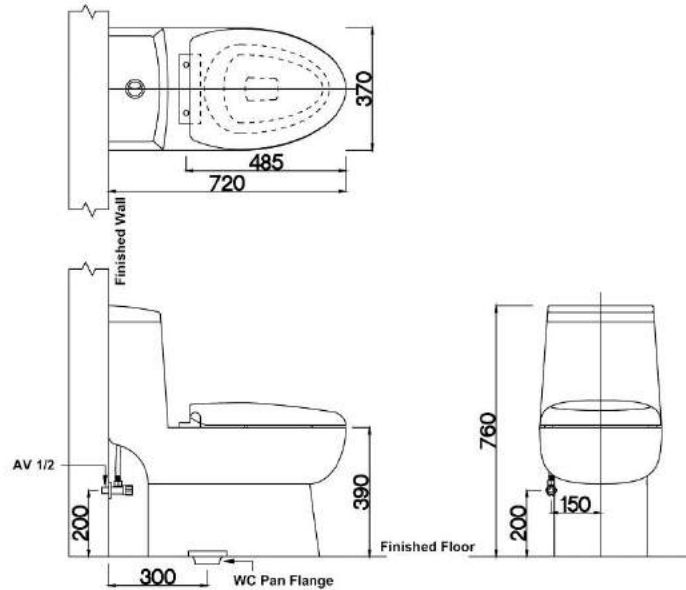

# CAMARA JR

ONE PIECE WC

**GBH**  
MS ISO 9001:2008

- Top Push Dual Flush Fittings 6L/3L
- Soft Close Seat Cover
- Straight Outlet Connector
- S Trap 220mm
- Size : H735mm x W350mm x L680mm

# DAFFODIL

ONE PIECE WC

**GBH**  
MS ISO 9001:2008

- Siphonic
- Top Push Dual Flush Fittings 6L/3L
- Soft Close Seat Cover
- Wax Ring
- S Trap : 300mm
- Size : H760mm x W370mm x L720mm