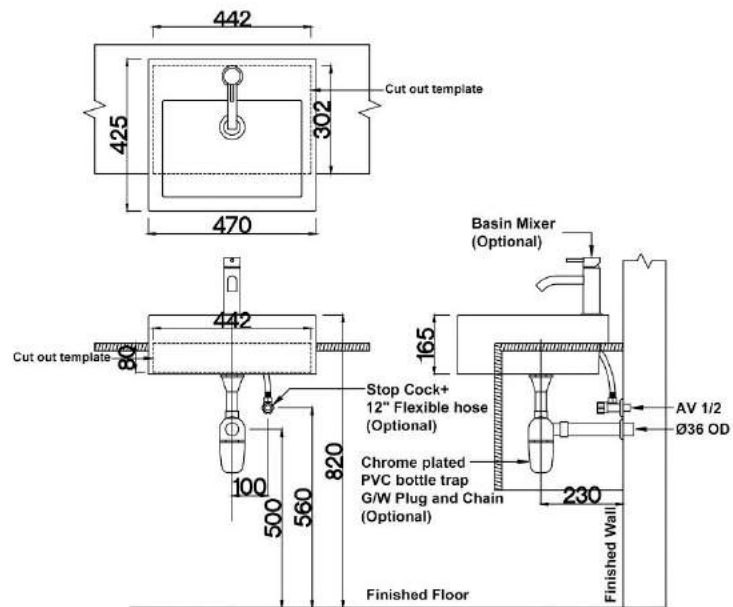

# XANTHIUM

SEMI RECESSED BASIN

- Overflow Hole & Ring
- Size : H165mm x W470mm x D425mm