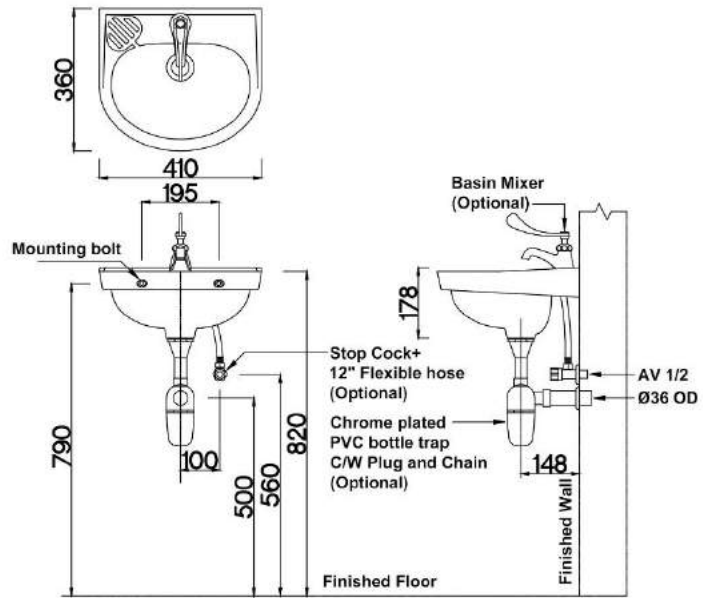

# BORONIA

WALL HUNG BASIN

**GBH**  
MS ISO 9001:2008

- Overflow Hole & Ring
- Mounting Bolts
- Size : H170mm x W460mm x D385mm

# BORONIA JR

WALL HUNG BASIN

**GBH**

MS ISO 9001:2008

- Overflow Hole & Ring
- Mounting Bolts
- Size : H178mm x W410mm x D360mm