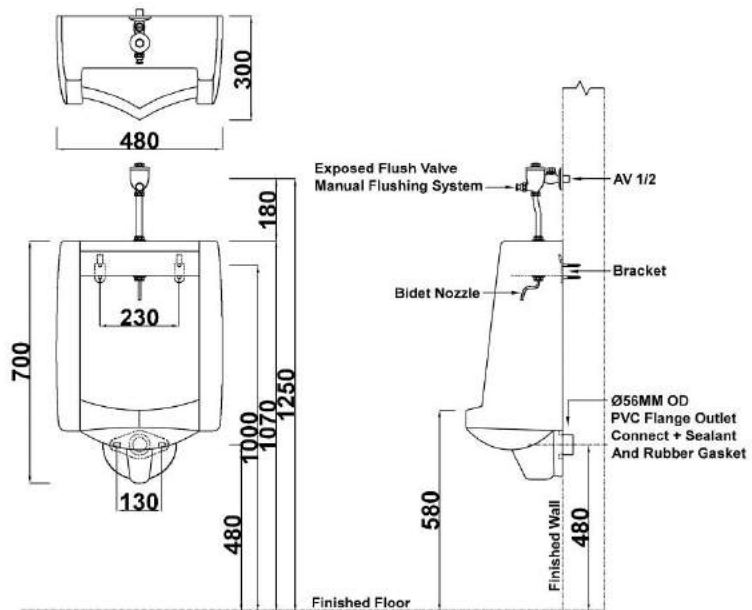

# ANGSANA

WALL HUNG URINAL

**GBH**  
MS ISO 9001:2008

- Top Inlet
- Brackets
- Urinal Connector (double sealant)
- Size : H700mm x W480mm x D300mm