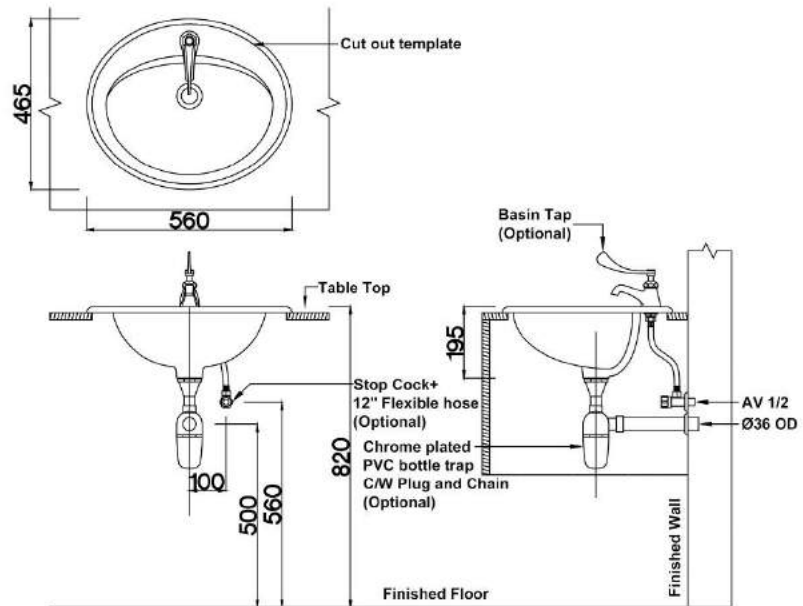

# CAMARA

UNDER COUNTER BASIN

- Overflow Hole & Ring
- Size : H195mm x W560mm x D465mm