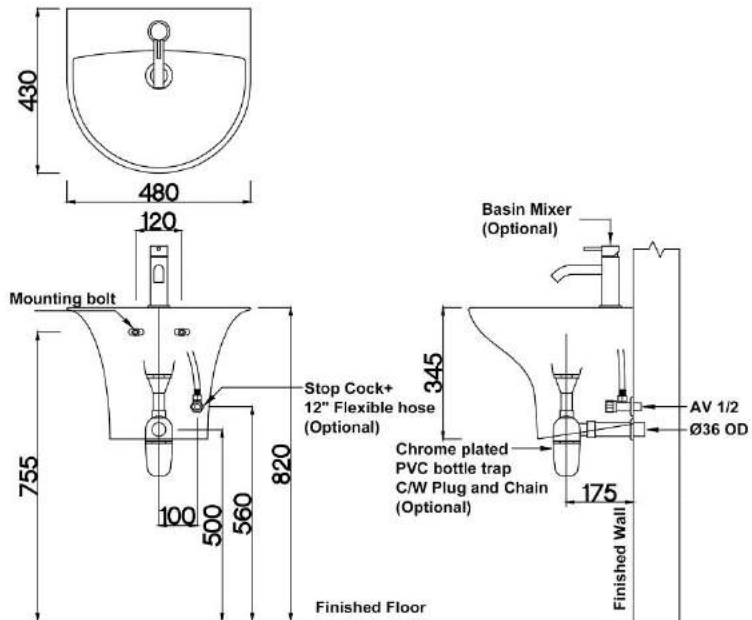

# ZINNIA

WALL HUNG BASIN WITH INTEGRATED SEMI PEDESTAL

**GBH**  
MS ISO 9001:2008

- Overflow Hole & Ring
- Mounting Bolts
- Size : H345mm x W480mm x D430mm