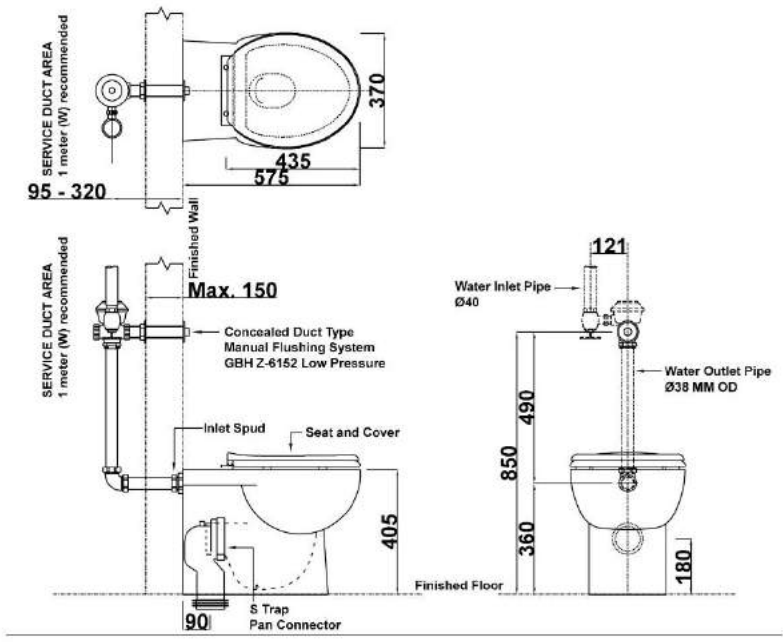

ERICA

BACK TO WALL WC

- Back Inlet
- Medium Duty Seat Cover
- Flexi Connector / Straight Outlet Connector
- S Trap : 60/90mm P Trap : 180mm
- Size : H405mm x W370mm x L575mm