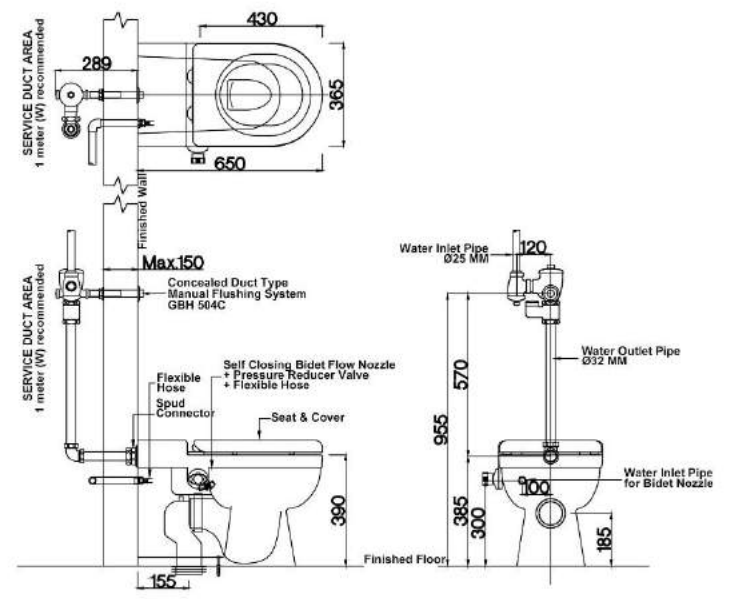

LOTUS

BACK TO WALL WC

- Back Inlet/Top Inlet
- Soft Close Seat Cover
- Flexi Connector / Straight Outlet Connector
- S Trap : 100/155mm P Trap : 185mm
- Size : H390mm x W365mm x L650mm