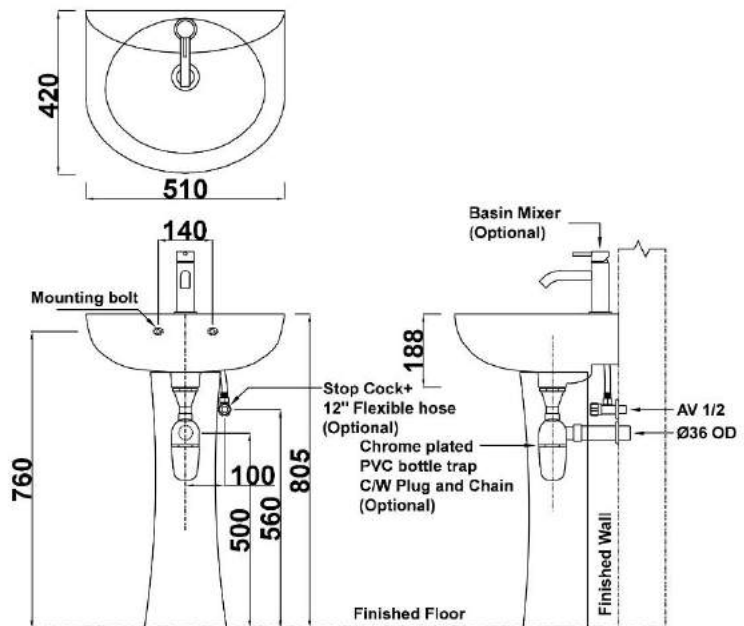

## PEDESTAL BASIN

- Trend Full Pedestal
- Overflow Hole & Ring
- Mounting Bolts
- Size : H800mm x W480mm x D410mm

**GBH**  
MS ISO 9001:2008

## PEDESTAL BASIN

- Trend Full Pedestal
- Overflow Hole & Ring
- Mounting Bolts
- Size : H805mm x W510mm x D420mm

**GBH**  
MS ISO 9001:2008