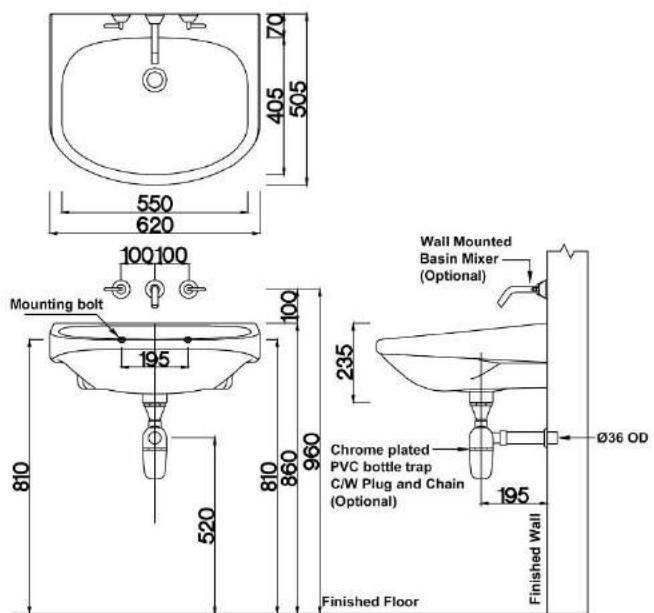

JASMIN HOSPITAL

WALL HUNG BASIN

GBH
MS ISO 9001:2008

- Without Tap Hole, Overflow Hole & Backsplash
- Mounting Bolts
- Nano Anti Bacteria Glaze
- Size : H235mm x W620mm x D505mm