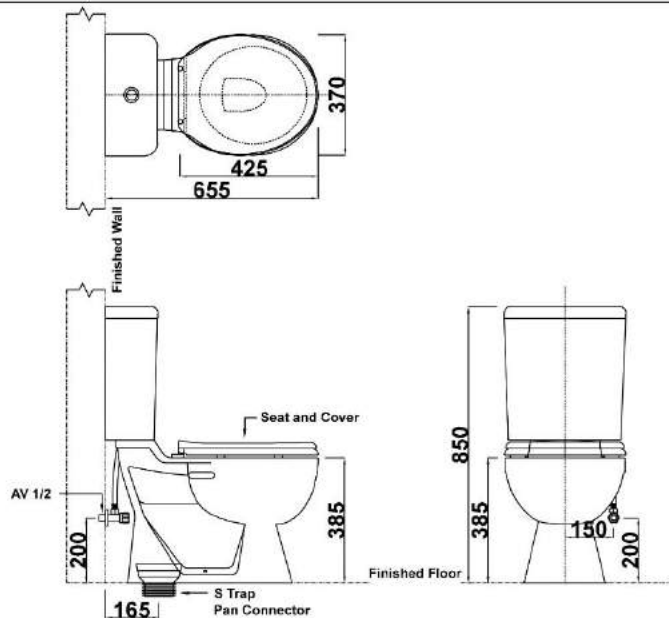

# HIBISCUS

CLOSE COUPLE WC

**GBH**  
MS ISO 9001:2008

- Top Push Dual Flush Fittings 6L/3L, 4.5L/3L
- Medium Duty Seat Cover
- Straight Outlet Connector
- P Trap: 180mm
- Size : H835mm x W375mm x L670mm

# TRIVOLLA

CLOSE COUPLE WC

**GBH**  
MS ISO 9001:2008

- Top Push Dual Flush Fittings 6L/3L, 4.5L/3L
- Medium Duty Seat Cover
- Straight Outlet Connector
- S Trap : 165mm
- Size : H850mm x W370mm x L655mm