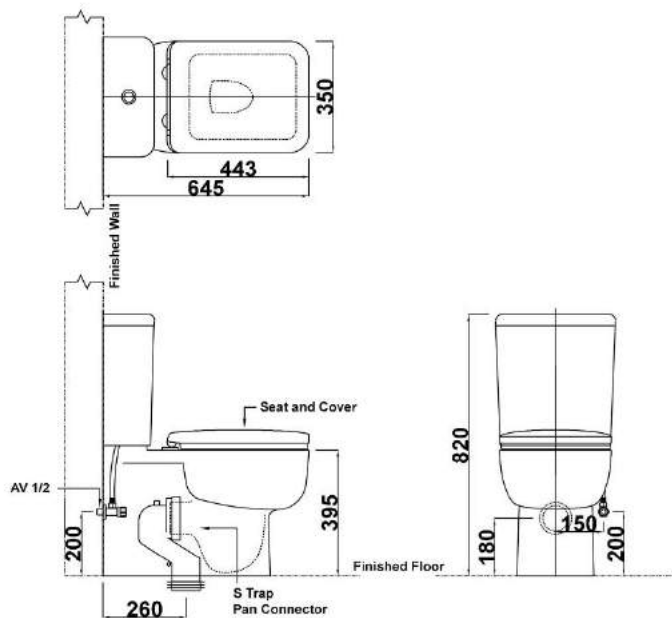

# CAMARA

ONE PIECE WC

**GBH**  
MS ISO 9001:2008

- Top Push Dual Flush Fittings 6L/3L 4.5L/3L
- Soft Close Seat Cover
- Straight Outlet Connector
- S Trap : 290mm
- Size : H790mm x W360mm x L690mm

# TRIVOLLA

CLOSE COUPLE WC

**GBH**  
MS ISO 9001:2008

- Top Push Dual Flush Fittings 6L/3L, 4.5L/3L
- Medium Duty Seat Cover
- Straight Outlet Connector
- S Trap : 165mm
- Size : H850mm x W370mm x L655mm

# CAMARA JR

CLOSE COUPLE WC

**GBH**  
MS ISO 9001:2008

- Top Push Dual Flush Fittings 6L/3L, 4.5L/3L
- Medium Duty Seat Cover
- Flexi Connector / Straight Outlet Connector
- S Trap : 180/230/260mm P Trap : 180mm
- Size : H820mm x W350mm x L645mm