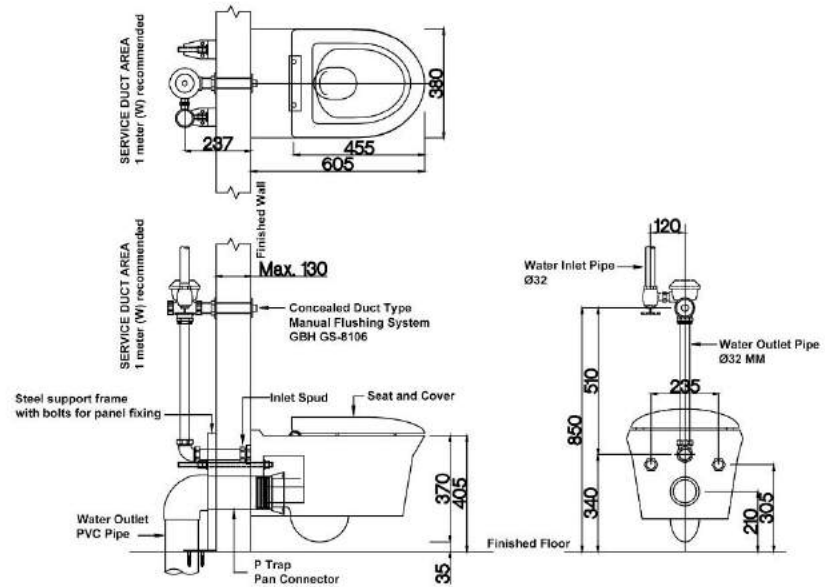

# VENICE

CLOSE COUPLE WC

**GBH**  
MS ISO 9001:2008

- Top Push Dual Flush Fittings 6L/3L, 4.5L/3L
- Medium Duty Seat Cover
- Straight Outlet Connector
- S Trap : 180/220/280mm P Trap : 180mm
- Size : H820mm x W370mm x L720mm

# WATTLE

WALL HUNG WC

**GBH**  
MS ISO 9001:2008

- Concealed Wall Bracket & Bolts
- Soft Close Seat Cover
- Straight Outlet Connector
- P Trap : 210mm
- Size : H370mm x W380mm x L605mm