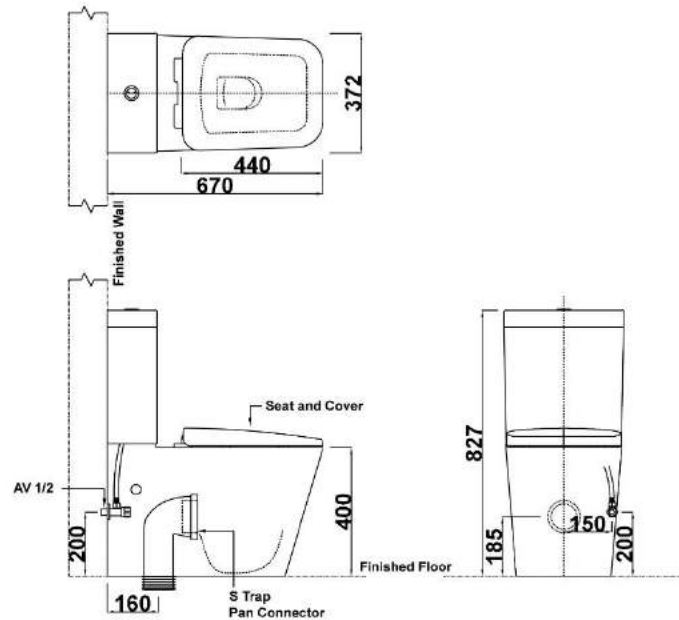

# CAMARA JR

ONE PIECE WC

**GBH**  
MS ISO 9001:2008

- Top Push Dual Flush Fittings 6L/3L
- Soft Close Seat Cover
- Straight Outlet Connector
- S Trap 220mm
- Size : H735mm x W350mm x L680mm

# TRIVOLLA I

CLOSE COUPLE WC

**GBH**  
MS ISO 9001:2008

- Top Push Dual Flush Fittings 6L/3L, 4.5L/3L
- Medium Duty Seat Cover
- Straight Outlet Connector
- S Trap : 250mm P Trap : 185mm
- Size : H860mm x W370mm x L650mm

# CAMARA

CLOSE COUPLE WC

**GBH**  
MS ISO 9001:2008

- Top Push Dual Flush Fittings 6L/3L, 4.5L/3L
- Medium Duty Seat Cover
- Straight Outlet Connector
- S Trap : 160/200/260mm P Trap : 185mm
- Size : H827mm x W372mm x L670mm