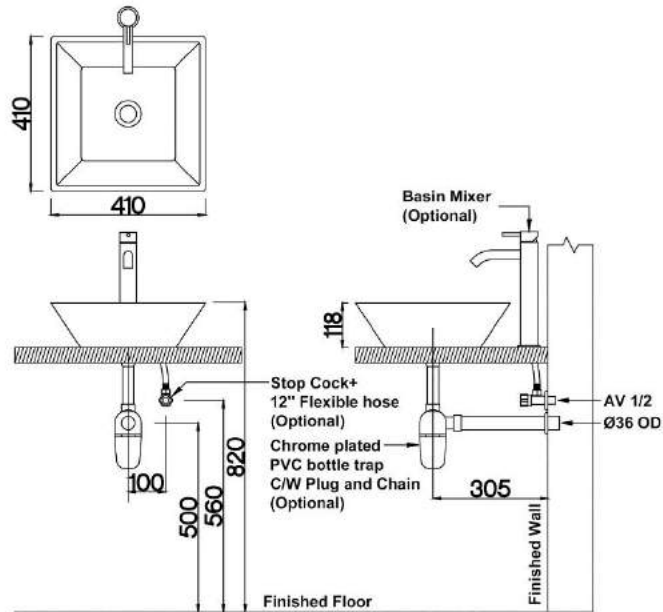

CINDY

ABOVE COUNTER BASIN

TRICIA

COUNTER TOP BASIN

- Size : H118mm x W410mm x D410mm