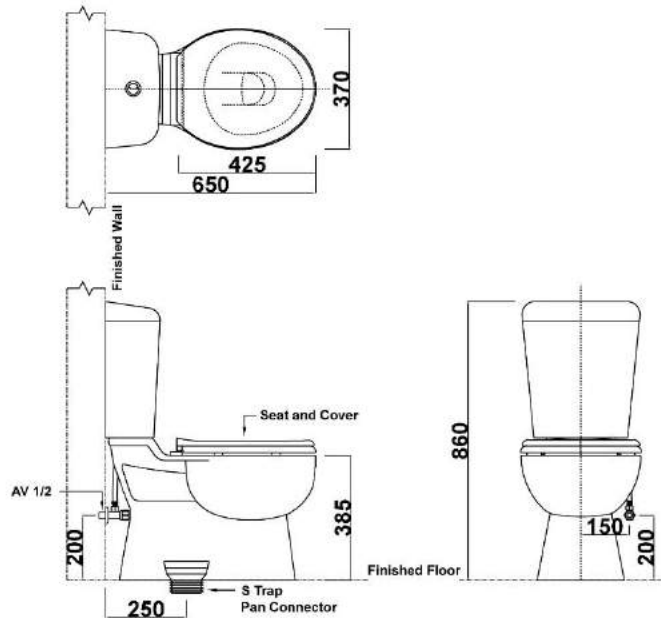

# CAMARA JR

CLOSE COUPLE WC

**GBH**  
MS ISO 9001:2008

- Top Push Dual Flush Fittings 6L/3L, 4.5L/3L
- Medium Duty Seat Cover
- Flexi Connector / Straight Outlet Connector
- S Trap : 180/230/260mm P Trap : 180mm
- Size : H820mm x W350mm x L645mm

# TRIVOLLA I

CLOSE COUPLE WC

**GBH**  
MS ISO 9001:2008

- Top Push Dual Flush Fittings 6L/3L, 4.5L/3L
- Medium Duty Seat Cover
- Straight Outlet Connector
- S Trap : 250mm P Trap : 185mm
- Size : H860mm x W370mm x L650mm