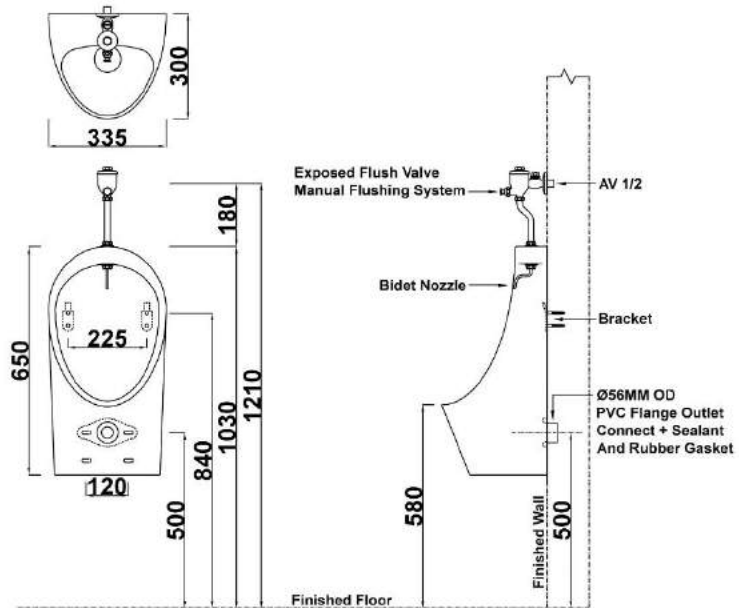

PRIMULA

WALL HUNG URINAL

GBH
MS ISO 9001:2008

- Top/Back Inlet
- Brackets
- Urinal Connector
- Size : H650mm x W335mm x D300mm