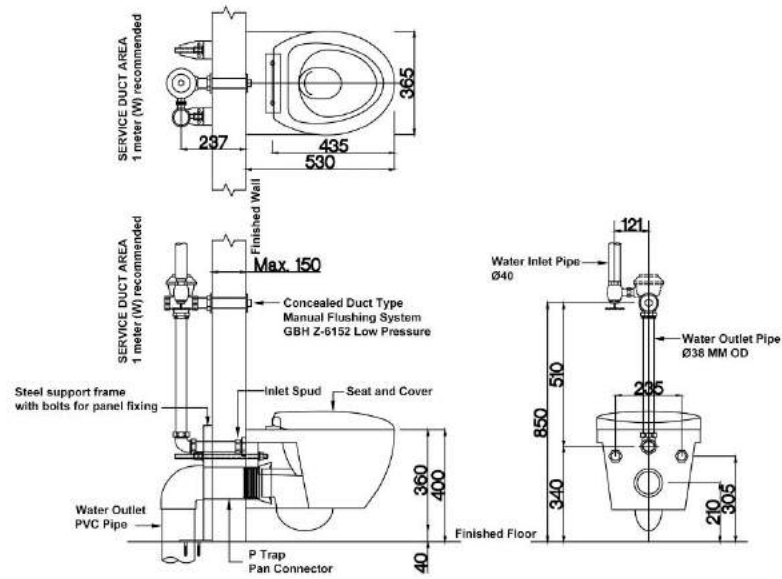

# AZALEA

WALL HUNG WC

**GBH**  
MS ISO 9001:2008

- Concealed Wall Bracket & Bolts
- Soft Close Seat Cover
- Straight Outlet Connector
- P Trap : 210mm
- Size : H360mm x W365mm x L530mm