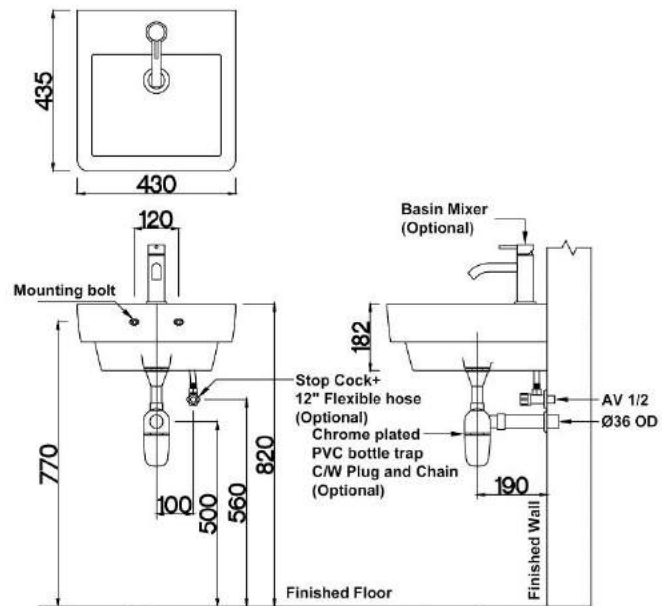

# ALLIUM

WALL HUNG BASIN

**GBH**  
MS ISO 9001:2008

- Overflow Hole & Ring
- Mounting Bolts
- Size : H182mm x W430mm x D435mm