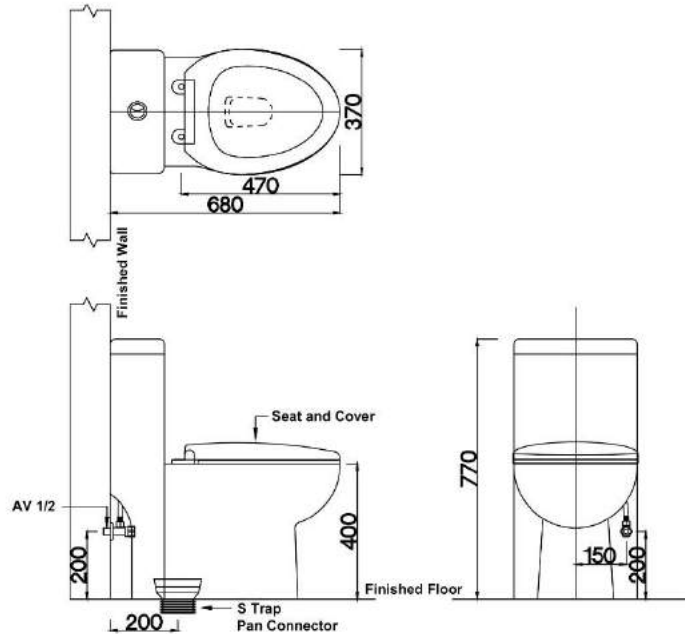

# TAMARINE

ONE PIECE WC

**GBH**  
MS ISO 9001:2008

- Top Push Dual Flush Fittings 6L/3L, 4.5L/3L
- Soft Close Seat Cover
- Straight Outlet Connector
- S Trap : 200mm
- Size : H770mm x W370mm x L680mm