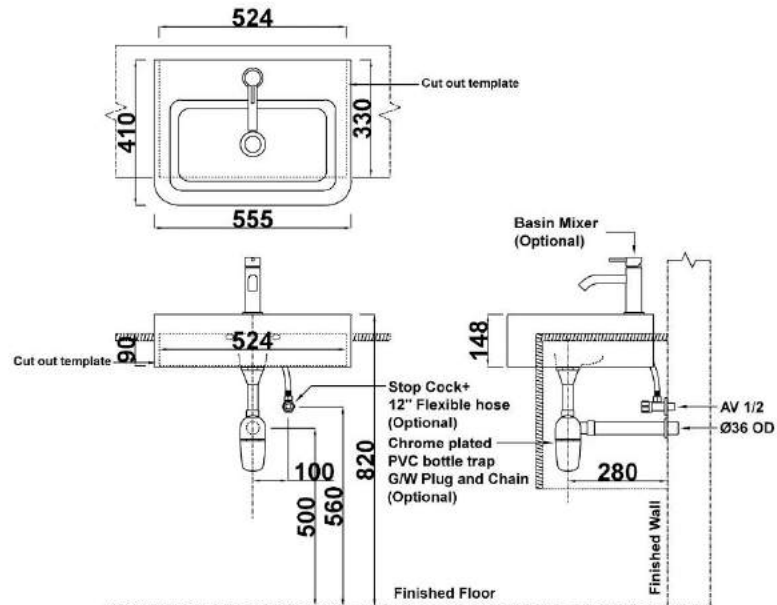

# CALDORA

SEMI RECESSED BASIN

- Overflow Hole & Ring
- Size : H148mm x W555mm x D410mm