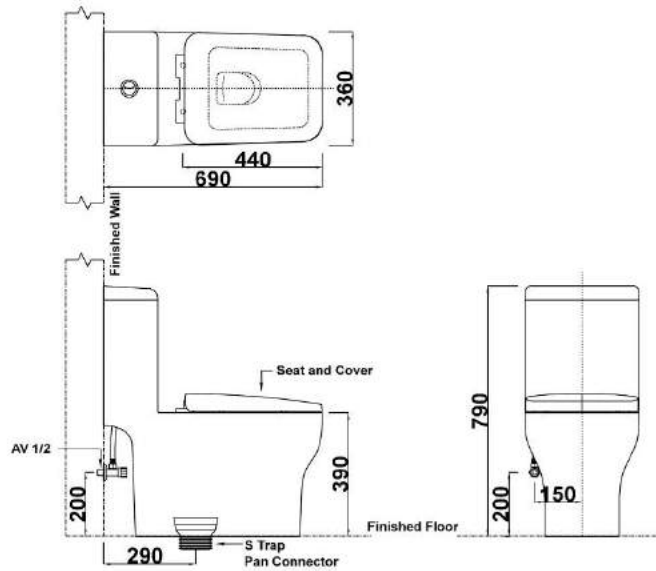

# CAMARA

ONE PIECE WC

**GBH**  
MS ISO 9001:2008

- Top Push Dual Flush Fittings 6L/3L 4.5L/3L
- Soft Close Seat Cover
- Straight Outlet Connector
- S Trap : 290mm
- Size : H790mm x W360mm x L690mm