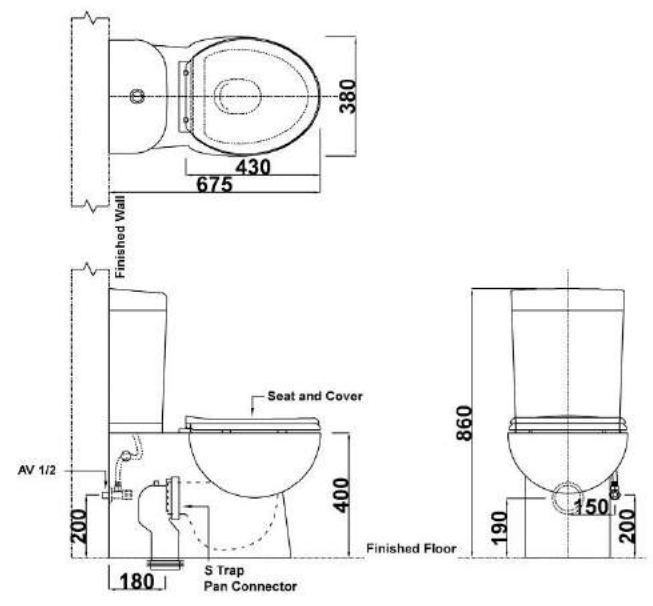

# CAMARA

ONE PIECE WC

**GBH**  
MS ISO 9001:2008

- Top Push Dual Flush Fittings 6L/3L 4.5L/3L
- Soft Close Seat Cover
- Straight Outlet Connector
- S Trap : 290mm
- Size : H790mm x W360mm x L690mm

# TAMARINE

ONE PIECE WC

**GBH**  
MS ISO 9001:2008

- Top Push Dual Flush Fittings 6L/3L, 4.5L/3L
- Soft Close Seat Cover
- Straight Outlet Connector
- S Trap : 200mm
- Size : H770mm x W370mm x L680mm

# VENICE

ONE PIECE WC

- Siphonic
- Top Push Dual Flush Fittings 6L/3L
- Soft Close Seat Cover
- Wax Ring
- S Trap 300mm
- Size : H765mm x W365mm x L710mm

# DAFFODIL

CLOSE COUPLE WC

**GBH**  
MS ISO 9001:2008

- Top Push Dual Flush Fittings 6L/3L
- Medium Duty Seat Cover
- Flexi Connector / Straight Outlet Connector
- S Trap : 120/180mm P Trap : 190mm
- Size : H860mm x W380mm x L675mm