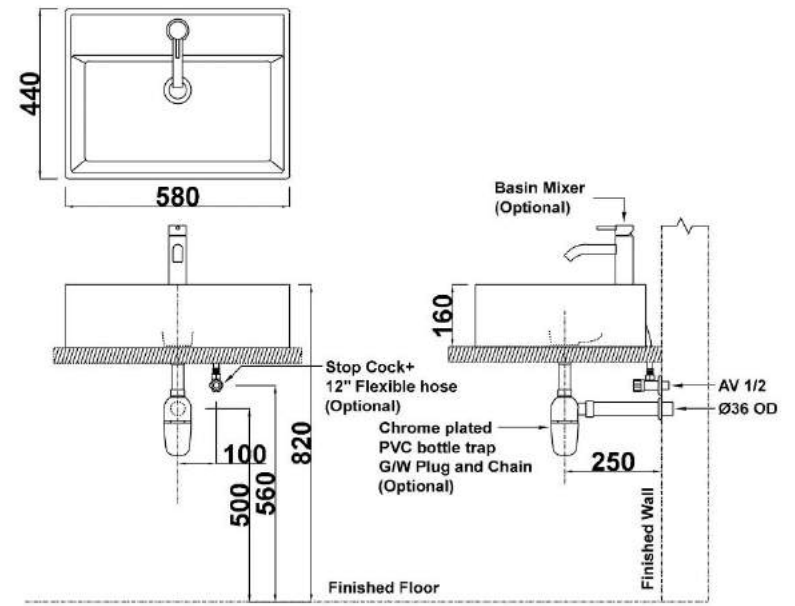

CAMARA

ABOVE COUNTER BASIN

CAMARA JR

ABOVE COUNTER BASIN

- Overflow Hole & Ring
- Size : H160mm x W580mm x D440mm