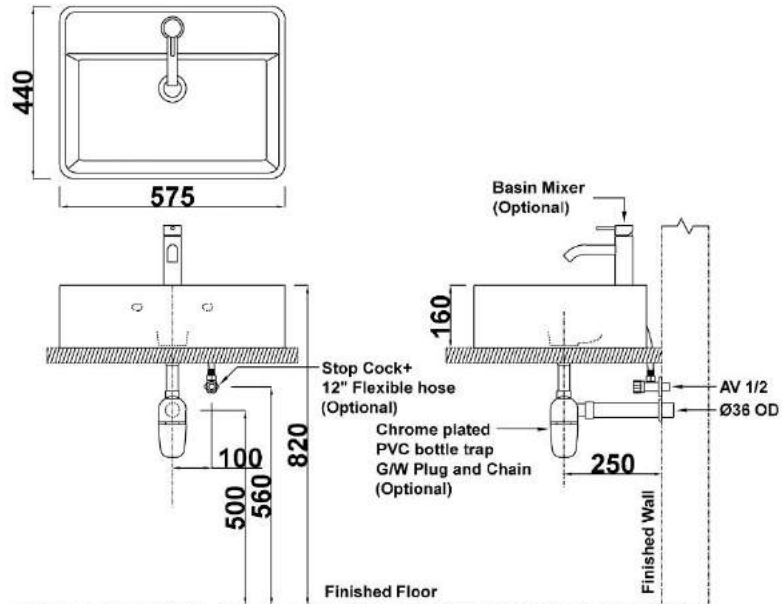

# CALDORA

ABOVE COUNTER BASIN

- Overflow Hole & Ring
- Size : H160mm x W575mm x D440mm