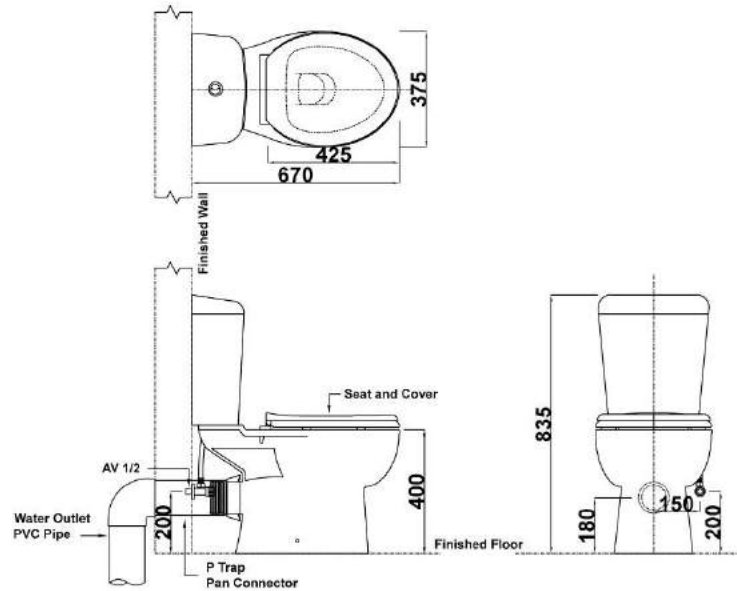

# CAMARA

ONE PIECE WC

**GBH**  
MS ISO 9001:2008

- Top Push Dual Flush Fittings 6L/3L 4.5L/3L
- Soft Close Seat Cover
- Straight Outlet Connector
- S Trap : 290mm
- Size : H790mm x W360mm x L690mm

# AZALEA

CLOSE COUPLE WC

**GBH**  
MS ISO 9001:2008

- Top Push Dual Flush Fittings 6L/3L
- Medium Duty Seat Cover
- Straight Outlet Connector
- S Trap : 300mm
- Size : H815mm x W365mm x L700mm

# HIBISCUS

CLOSE COUPLE WC

**GBH**  
MS ISO 9001:2008

- Top Push Dual Flush Fittings 6L/3L, 4.5L/3L
- Medium Duty Seat Cover
- Straight Outlet Connector
- P Trap: 180mm
- Size : H835mm x W375mm x L670mm