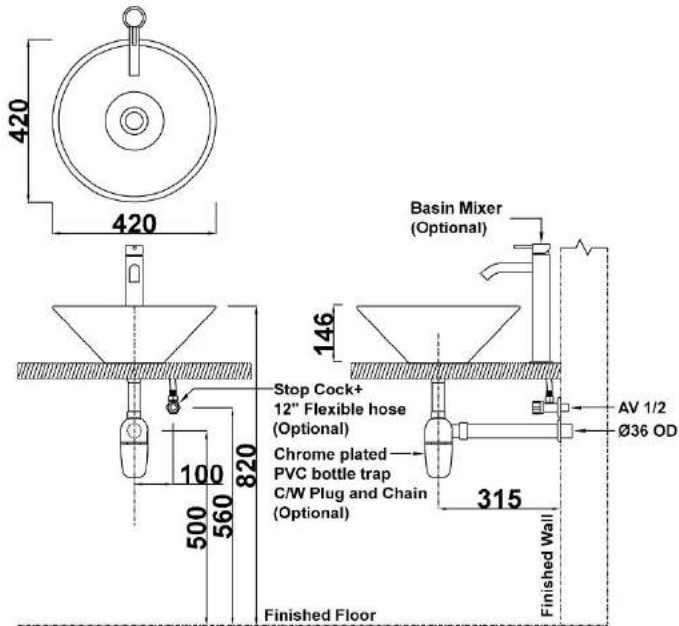

# ELLE

ABOVE COUNTER BASIN

**ELLE**  
ABOVE COUNTER BASIN

**GBH**  
MS ISO 9001:2008

**CINDY**  
ABOVE COUNTER BASIN

- Size : H146mm x W420mm x D420mm