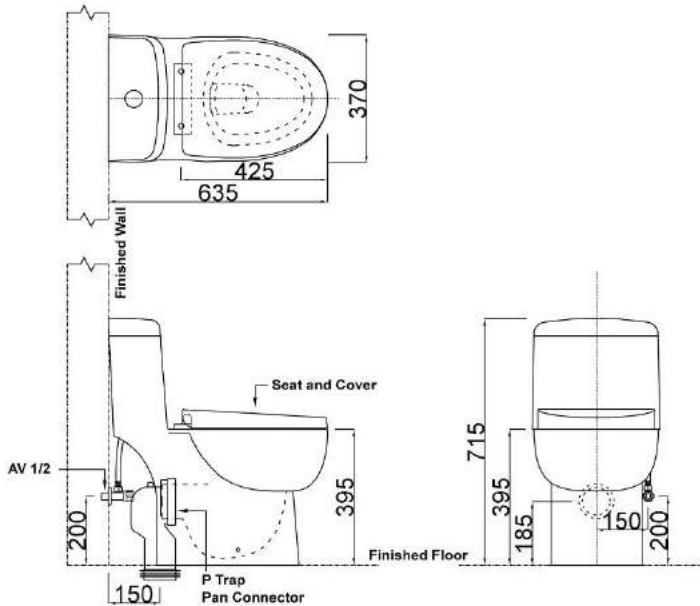

# AZALEA

ONE PIECE WC

**GBH**  
MS ISO 9001:2008

- Top Push Dual Flush Fittings 6L/3L
- Soft Close Seat Cover
- Straight Outlet Connector
- P Trap : 190mm
- Size : H750mm x W375mm x L720mm

# LOTUS

ONE PIECE WC

**GBH**  
MS ISO 9001:2008

- Top Push Dual Flush Fittings 6L/3L, 4.5L/3L
- Soft Close Seat Cover
- Flexi Connector / Straight Outlet Connector
- S Trap : 150mm P Trap : 185mm
- Size : H715mm x W370mm x L635mm