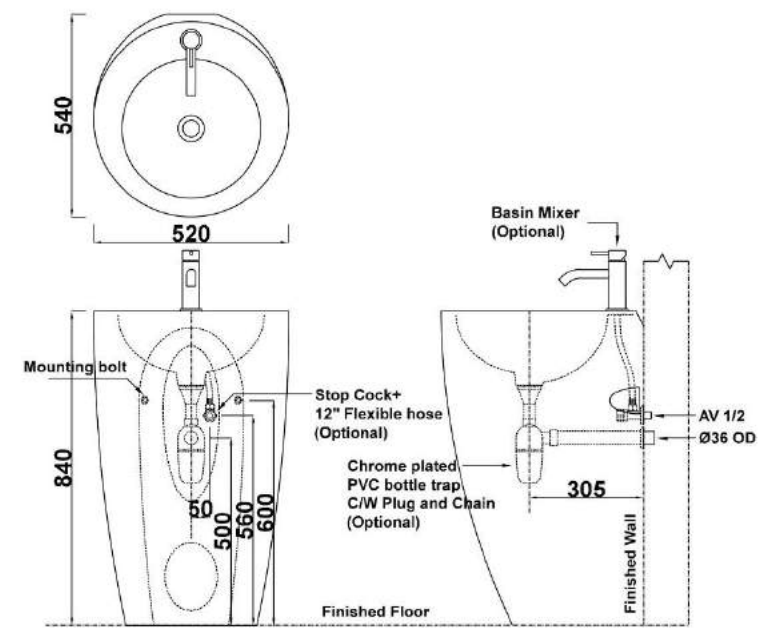

# VENICE

FREE STANDING BASIN

**GBH**  
MS ISO 9001:2008

- Overflow Hole & Ring
- Mounting Bolts
- Size : H840mm x W520mm x D540mm