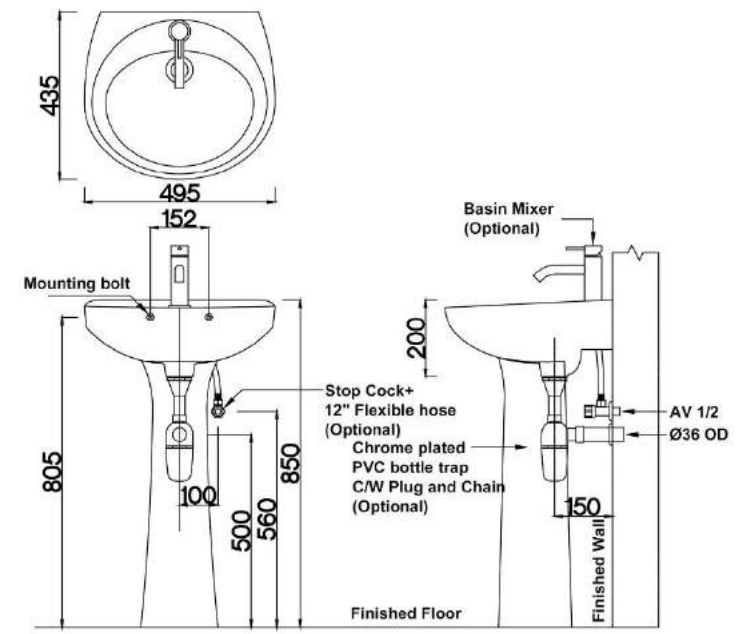

TREND

PEDESTAL BASIN

GBH
MS ISO 9001:2008

- Trend Full Pedestal
- Overflow Hole & Ring
- Mounting Bolts
- Size : H850mm x W495mm x D435mm