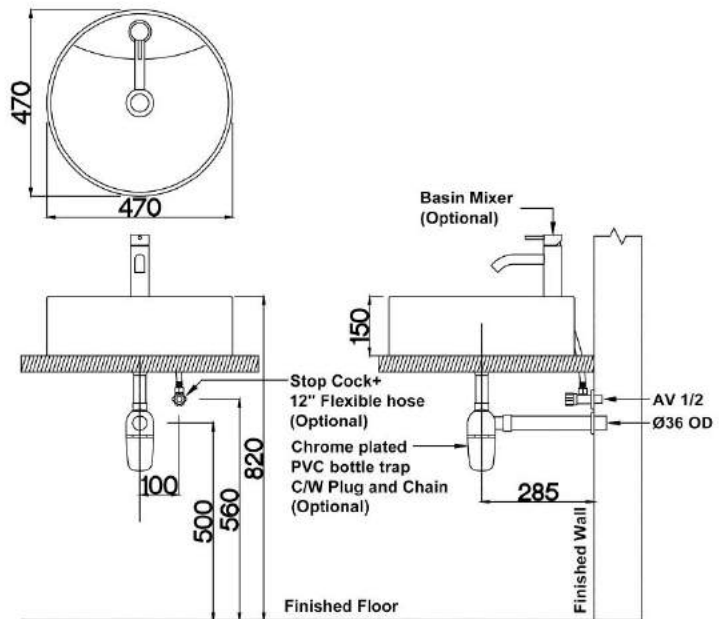

# CLAUDIA

ABOVE COUNTER BASIN

**GBH**  
MS ISO 9001:2008

- Overflow Hole & Ring
- Size : H150mm x W470mm x D470mm