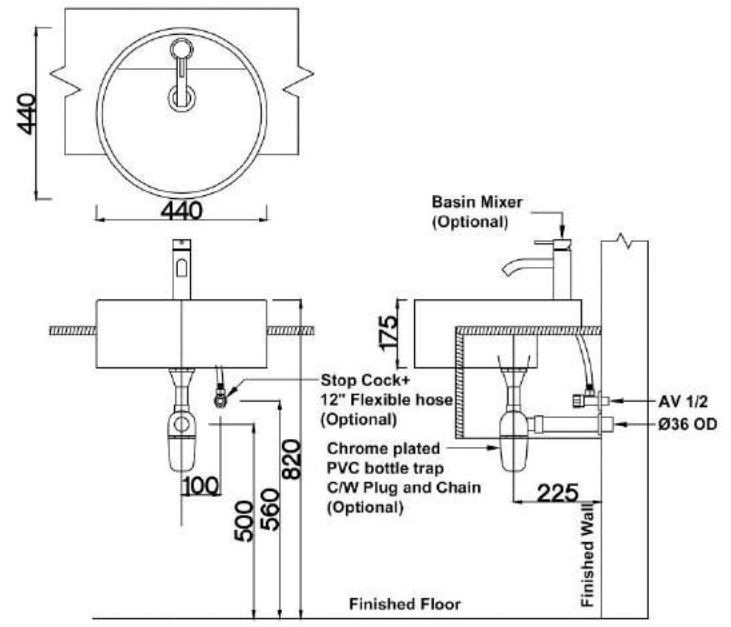

# CAMARA

ABOVE COUNTER BASIN

- Overflow Hole & Ring
- Size : H175mm x W440mm x D440mm