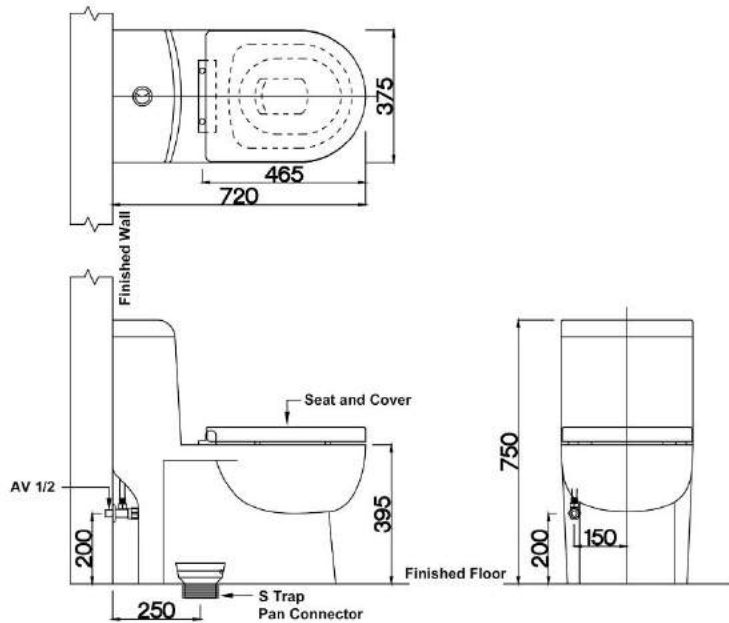

# AZALEA

ONE PIECE WC

**GBH**  
MS ISO 9001:2008

- Top Push Dual Flush Fittings 6L/3L
- Soft Close Seat Cover
- Straight Outlet Connector
- S Trap : 100mm/250mm
- Size : H750mm x W375mm x L720mm