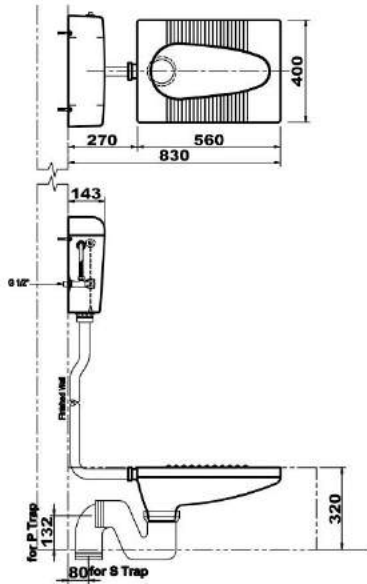

VEGAS

SQUATTING PAN

VEGAS

SQUATTING PAN WITH TRAP

- Vegas Squatting Pan with Integral tread plates
- Size : H210mm x W400mm x L560mm