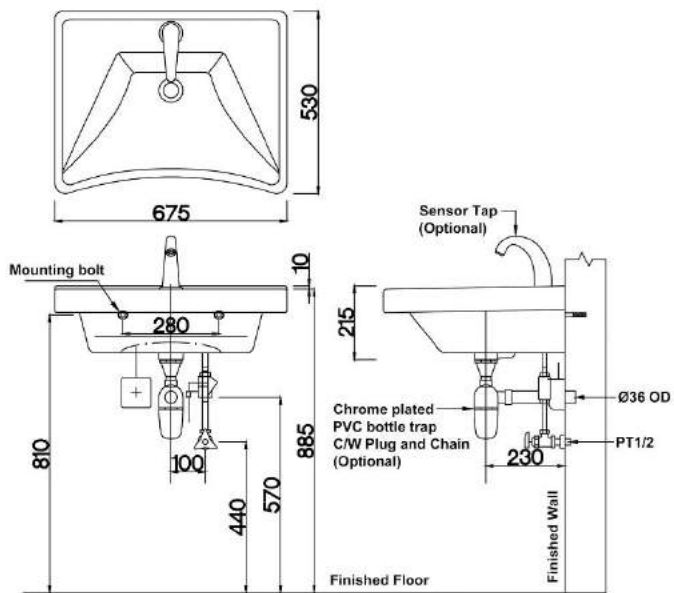

# CEMPAKA

HANDICAP BASIN

**GBH**  
MS ISO 9001:2008

- Overflow Hole & Ring
- Mounting Bolts
- Size : H215mm x W675mm x D530mm