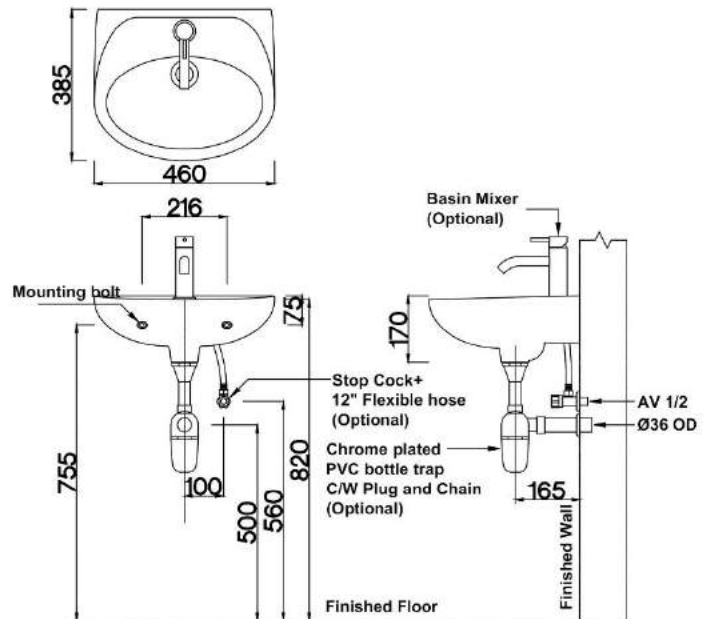

# ALLIUM

WALL HUNG BASIN

**GBH**  
MS ISO 9001:2008

- Overflow Hole & Ring
- Mounting Bolts
- Size : H182mm x W430mm x D435mm

# BORONIA

WALL HUNG BASIN

**GBH**  
MS ISO 9001:2008

- Overflow Hole & Ring
- Mounting Bolts
- Size : H170mm x W460mm x D385mm