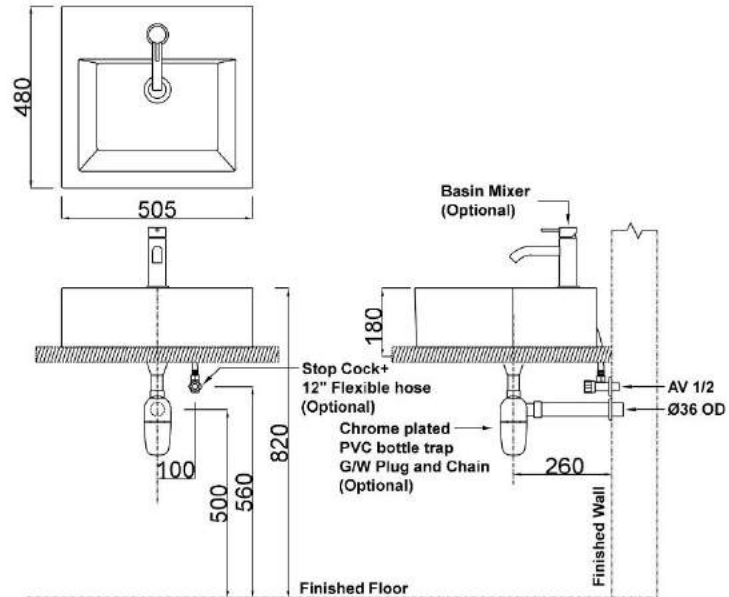

MAYA

ABOVE COUNTER BASIN

GBH
MS ISO 9001:2008

- Overflow Hole & Ring
- Size : H180mm x W505mm x D480mm