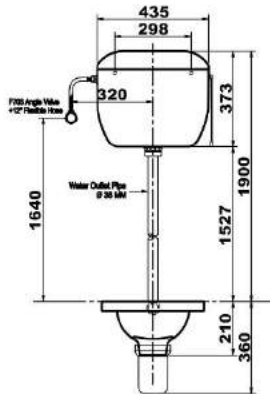

VEGAS

SQUATTING PAN

VEGAS

SQUATTING PAN WITH TRAP

- Vegas Squatting Pan with Integral tread plates
- Size : H210mm x W400mm x L560mm