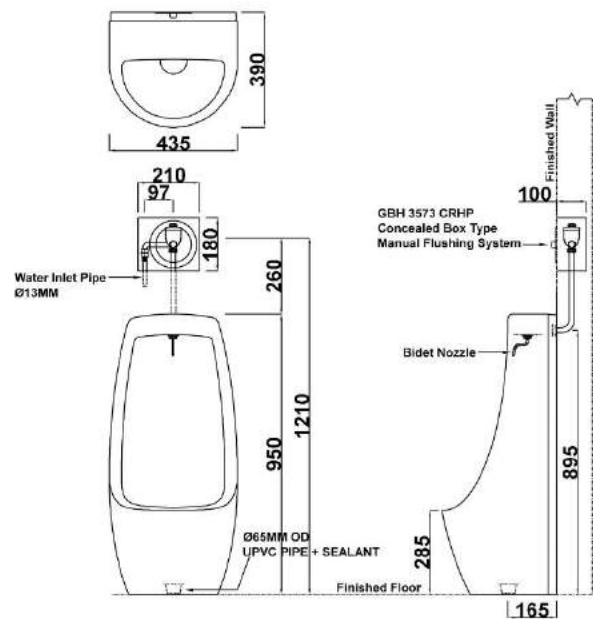

LOTUS

FLOOR MOUNTING URINAL

GBH
MS ISO 9001:2008

- Back inlet
- Urinal Sealant
- Size : H950mm x W435mm x D390mm