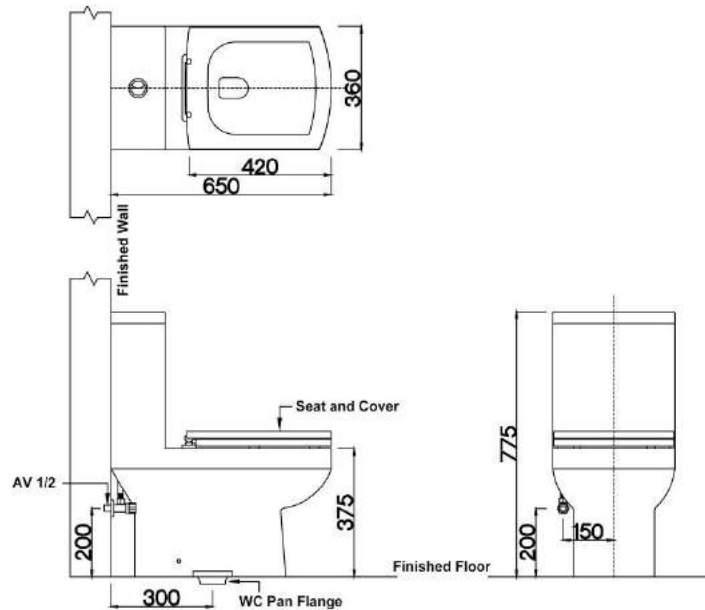

# CALDORA

ONE PIECE WC

**GBH**  
MS ISO 9001:2008

- Siphonic
- Top Push Dual Flush Fittings 6L/3L
- Soft Close Seat Cover
- Wax Ring
- S Trap 300mm
- Size : H775mm x W360mm x L650mm