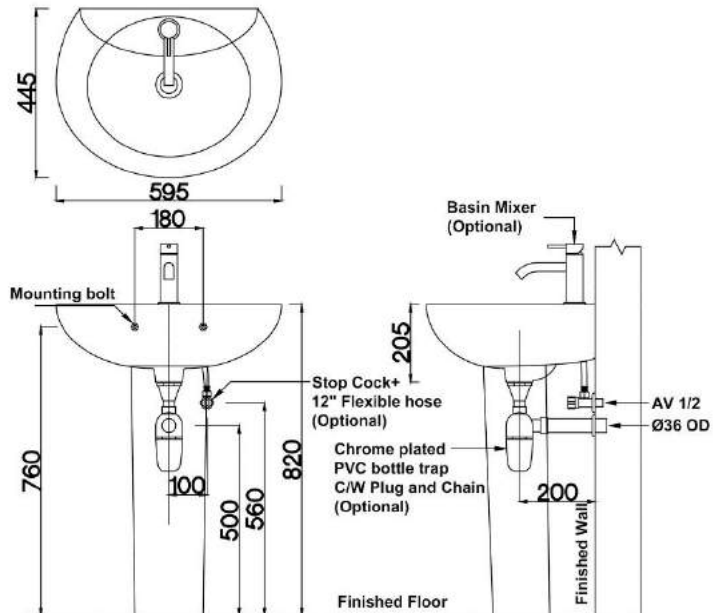

# JASMIN

PEDESTAL BASIN

**GBH**  
MS ISO 9001:2008

- Jasmin Full Pedestal
- Overflow Hole & Ring
- Mounting Bolts
- Size : H885mm x W620mm x D480mm

# MAHSURI

PEDESTAL BASIN

- Mahsuri Full Pedestal
- Overflow Hole & Ring
- Mounting Bolts
- Size : H820mm x W595mm x D445mm

**GBH**  
MS ISO 9001:2008