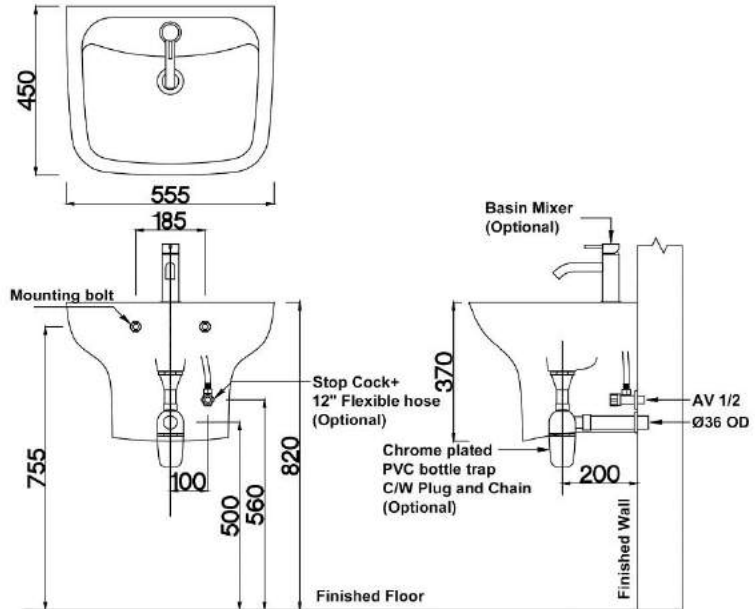

XANTHIUM

WALL HUNG BASIN WITH INTEGRATED SEMI PEDESTAL

GBH

MS ISO 9001:2008

- Overflow Hole & Ring
- Mounting Bolts
- Size : H370mm x W555mm x D450mm