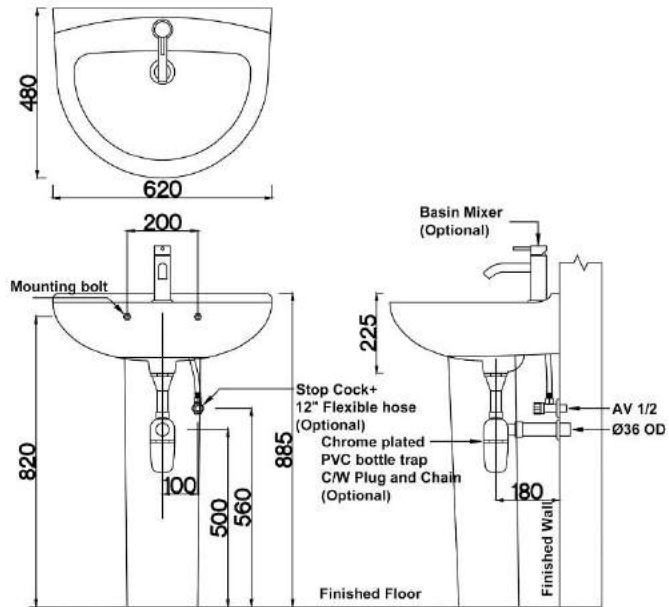

# CEMPAKA

HANDICAP BASIN

**GBH**  
MS ISO 9001:2008

- Overflow Hole & Ring
- Mounting Bolts
- Size : H215mm x W675mm x D530mm

# JASMIN

PEDESTAL BASIN

**GBH**  
MS ISO 9001:2008

- Jasmin Full Pedestal
- Overflow Hole & Ring
- Mounting Bolts
- Size : H885mm x W620mm x D480mm