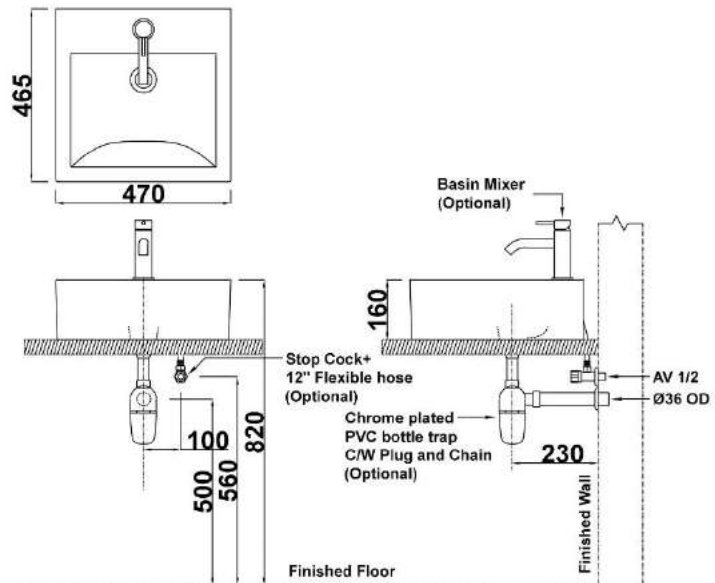

# XANTHIUM

ABOVE COUNTER BASIN

- Overflow Hole & Ring
- Size : H160mm x W470mm x D465mm